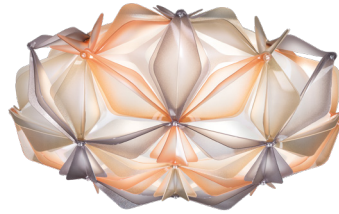

Product: La Vie Ceiling Lamp

## DIFFUSER

---

Lentiflex® / Opalflex®

White

Amber

Blue

Multigreen

Multiblue