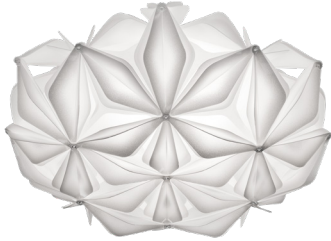

Product: La Vie Ceiling Lamp

## DIFFUSER

---

Lentiflex® / Opalflex®

White

Amber

Blue

Multigreen

Multiblue