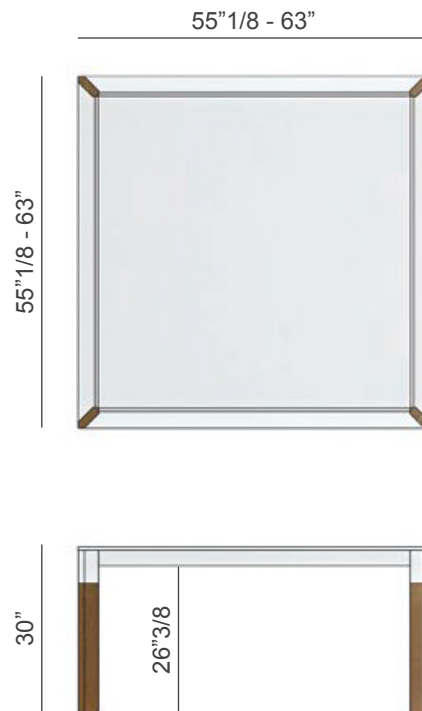

E, F

* For more specifications, please refer to the "Finishes & Materials" PDF