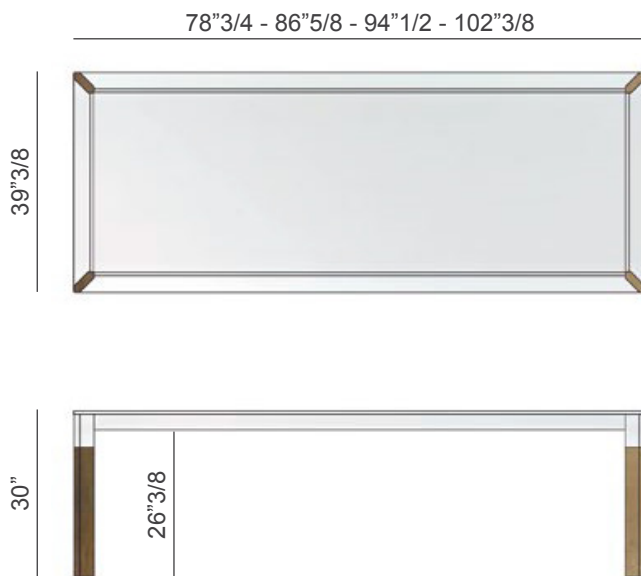

Perseo

Design: Paolo Grasselli

Description

Dining table with rectangular or square top in extra clear glass. Removable legs available in solid Canaletto walnut, bleached oak, white matt or RAL colors and anthracite or matt brushed brass. Made in Italy.

Finishes & Materials

Top: Extra clear glass.

Legs: Solid Canaletto walnut, solid bleached oak, matt white color, RAL colors, matt brushed anthracite or matt brushed brass.

* For more specifications, please refer to the "Finishes & Materials" PDF

Perseo

Dimensions

- A: 78"3/4W x 39"3/8D x 30"H
- B: 86"5/8W x 39"3/8D x 30"H
- C: 94"1/2W x 39"3/8D x 30"H
- D: 102"3/8W x 39"3/8D x 30"H
- E: 55"1/8W x 55"1/8D x 30"H
- F: 63"W x 63"D x 30"H

A, B, C, D