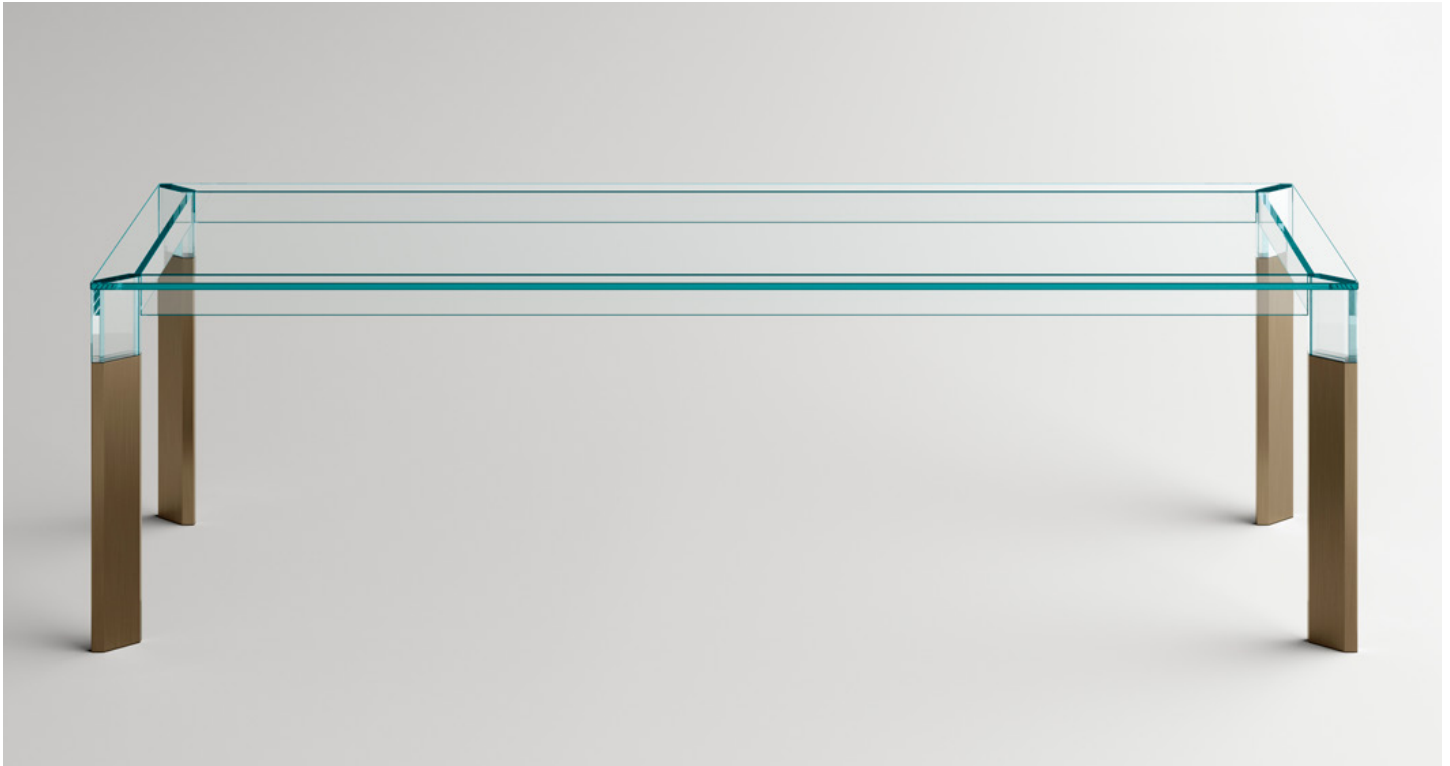

Perseo

Design: Paolo Grasselli

Description

Dining table with rectangular or square top in extra clear glass. Removable legs available in solid Canaletto walnut, bleached oak, white matt or RAL colors and anthracite or matt brushed brass. Made in Italy.

Finishes & Materials

Top: Extra clear glass.

Legs: Solid Canaletto walnut, solid bleached oak, matt white color, RAL colors, matt brushed anthracite or matt brushed brass.

* For more specifications, please refer to the "Finishes & Materials" PDF

Perseo

Dimensions

- A: 78"3/4W x 39"3/8D x 30"H
- B: 86"5/8W x 39"3/8D x 30"H
- C: 94"1/2W x 39"3/8D x 30"H
- D: 102"3/8W x 39"3/8D x 30"H
- E: 55"1/8W x 55"1/8D x 30"H
- F: 63"W x 63"D x 30"H

A, B, C, D