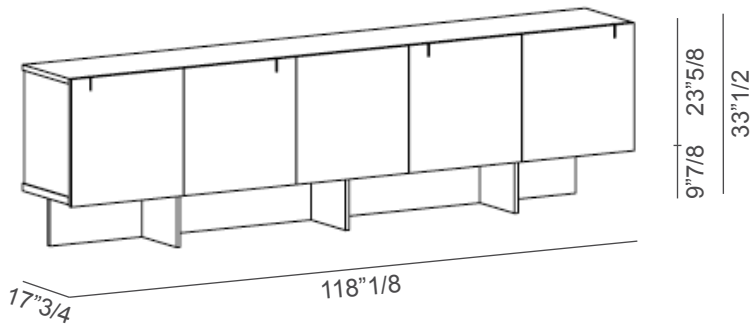

Major

C1: 118"1/8W x 17"3/4D x 26"H
C2: 118"1/8W x 17"3/4D x 28"3/8H
C3: 118"1/8W x 17"3/4D x 33"1/2H

D1: 118"1/8W x 17"3/4D x 31"7/8H
D2: 118"1/8W x 17"3/4D x 34"1/4H
D3: 118"1/8W x 17"3/4D x 39"3/8H

C3

* For more specifications, please refer to the "Finishes & Materials" PDF