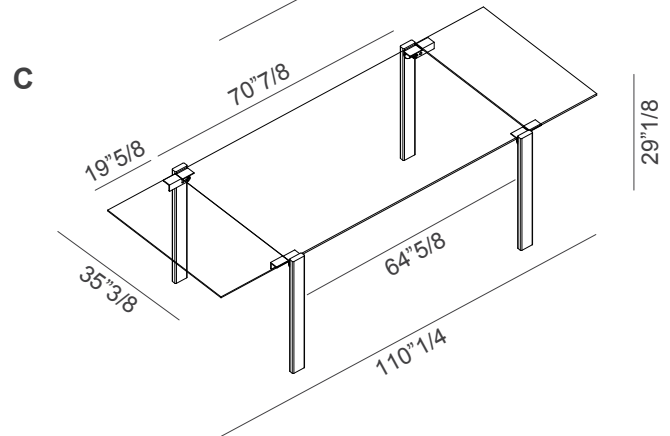

* For more specifications, please refer to the "Finishes & Materials" PDF

Livingstone

Dimensions

A: 47"1/4W x 35"3/8D x 29"1/8H - Extends to 82"5/8W

A1: 55"1/8W x 35"3/8D x 29"1/8H - Extends to 94"1/2W

B: 63"W x 35"3/8D x 29"1/8H - Extends to 102"3/8W

C: 70"7/8W x 35"3/8D x 29"1/8H - Extends to 110"1/4W

E: 47"1/4W x 47"1/4D x 29"1/8H - Extends to 82"5/8W

* For more specifications, please refer to the "Finishes & Materials" PDF