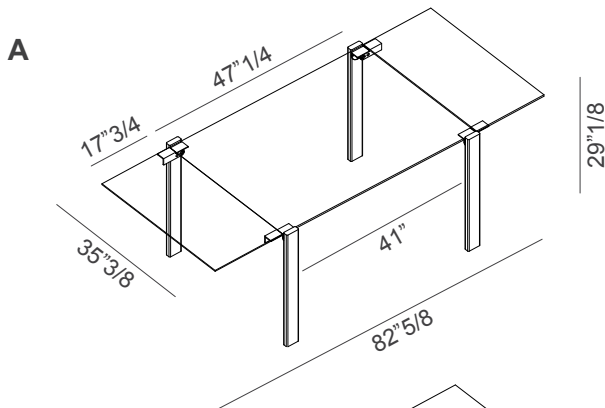

* For more specifications, please refer to the "Finishes & Materials" PDF

Livingstone

Dimensions

A: 47"1/4W x 35"3/8D x 29"1/8H - Extends to 82"5/8W

A1: 55"1/8W x 35"3/8D x 29"1/8H - Extends to 94"1/2W

B: 63"W x 35"3/8D x 29"1/8H - Extends to 102"3/8W

C: 70"7/8W x 35"3/8D x 29"1/8H - Extends to 110"1/4W

E: 47"1/4W x 47"1/4D x 29"1/8H - Extends to 82"5/8W

* For more specifications, please refer to the "Finishes & Materials" PDF