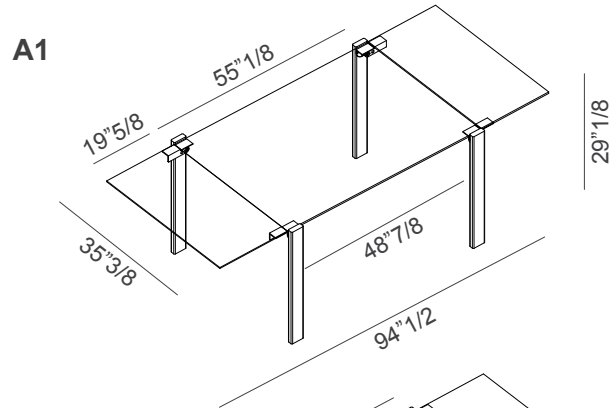

* For more specifications, please refer to the "Finishes & Materials" PDF

Livingstone

Dimensions

A: 47"1/4W x 35"3/8D x 29"1/8H - Extends to 82"5/8W

A1: 55"1/8W x 35"3/8D x 29"1/8H - Extends to 94"1/2W

B: 63"W x 35"3/8D x 29"1/8H - Extends to 102"3/8W

C: 70"7/8W x 35"3/8D x 29"1/8H - Extends to 110"1/4W

E: 47"1/4W x 47"1/4D x 29"1/8H - Extends to 82"5/8W

* For more specifications, please refer to the "Finishes & Materials" PDF