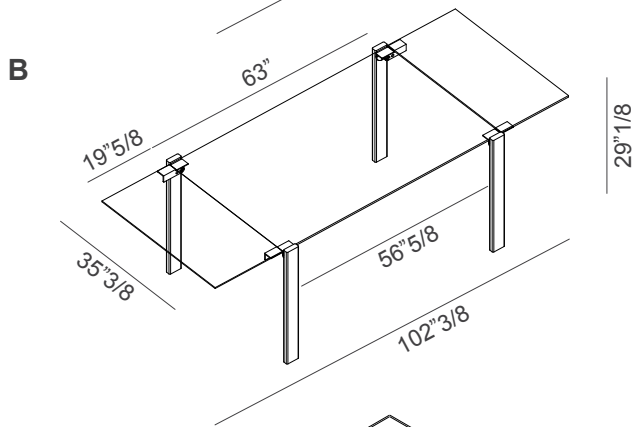

* For more specifications, please refer to the "Finishes & Materials" PDF

Livingstone

Dimensions

A: 47"1/4W x 35"3/8D x 29"1/8H - Extends to 82"5/8W

A1: 55"1/8W x 35"3/8D x 29"1/8H - Extends to 94"1/2W

B: 63"W x 35"3/8D x 29"1/8H - Extends to 102"3/8W

C: 70"7/8W x 35"3/8D x 29"1/8H - Extends to 110"1/4W

E: 47"1/4W x 47"1/4D x 29"1/8H - Extends to 82"5/8W

* For more specifications, please refer to the "Finishes & Materials" PDF