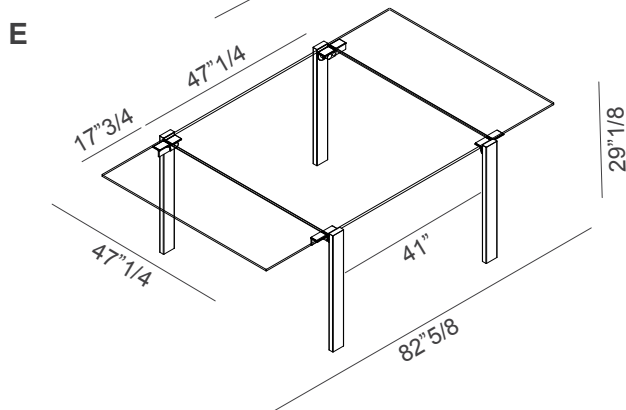

* For more specifications, please refer to the "Finishes & Materials" PDF

Livingstone

Dimensions

A: 47"1/4W x 35"3/8D x 29"1/8H - Extends to 82"5/8W

A1: 55"1/8W x 35"3/8D x 29"1/8H - Extends to 94"1/2W

B: 63"W x 35"3/8D x 29"1/8H - Extends to 102"3/8W

C: 70"7/8W x 35"3/8D x 29"1/8H - Extends to 110"1/4W

E: 47"1/4W x 47"1/4D x 29"1/8H - Extends to 82"5/8W

* For more specifications, please refer to the "Finishes & Materials" PDF