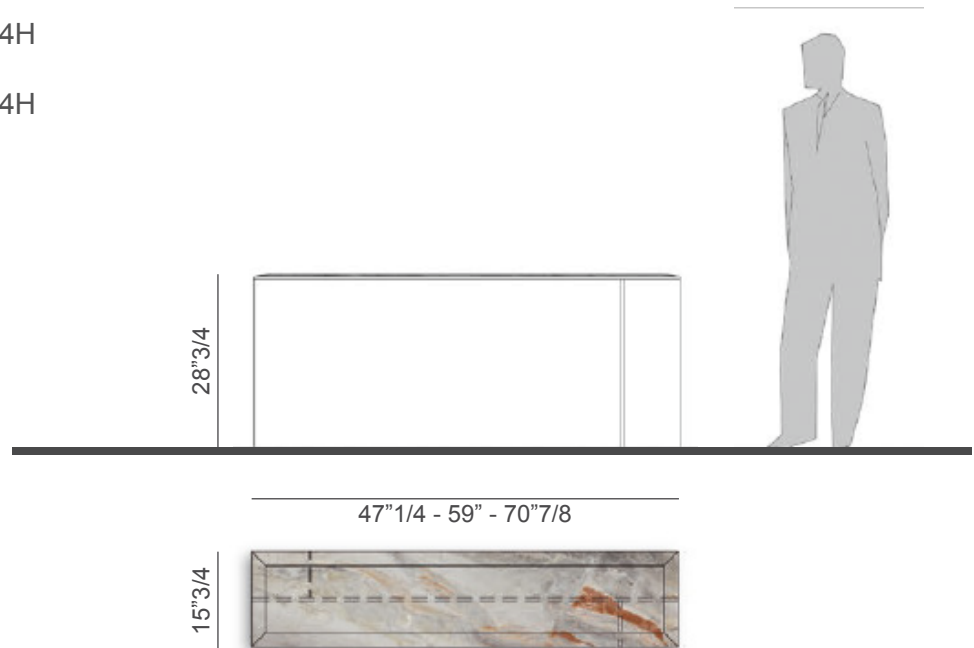

Sestante

Dimensions

A: 47"1/4W x 15"3/4D x 28"3/4H

B: 59"W x 15"3/4D x 28"3/4H

C: 70"7/8W x 15"3/4D x 28"3/4H

* For more specifications, please refer to the "Finishes & Materials" PDF