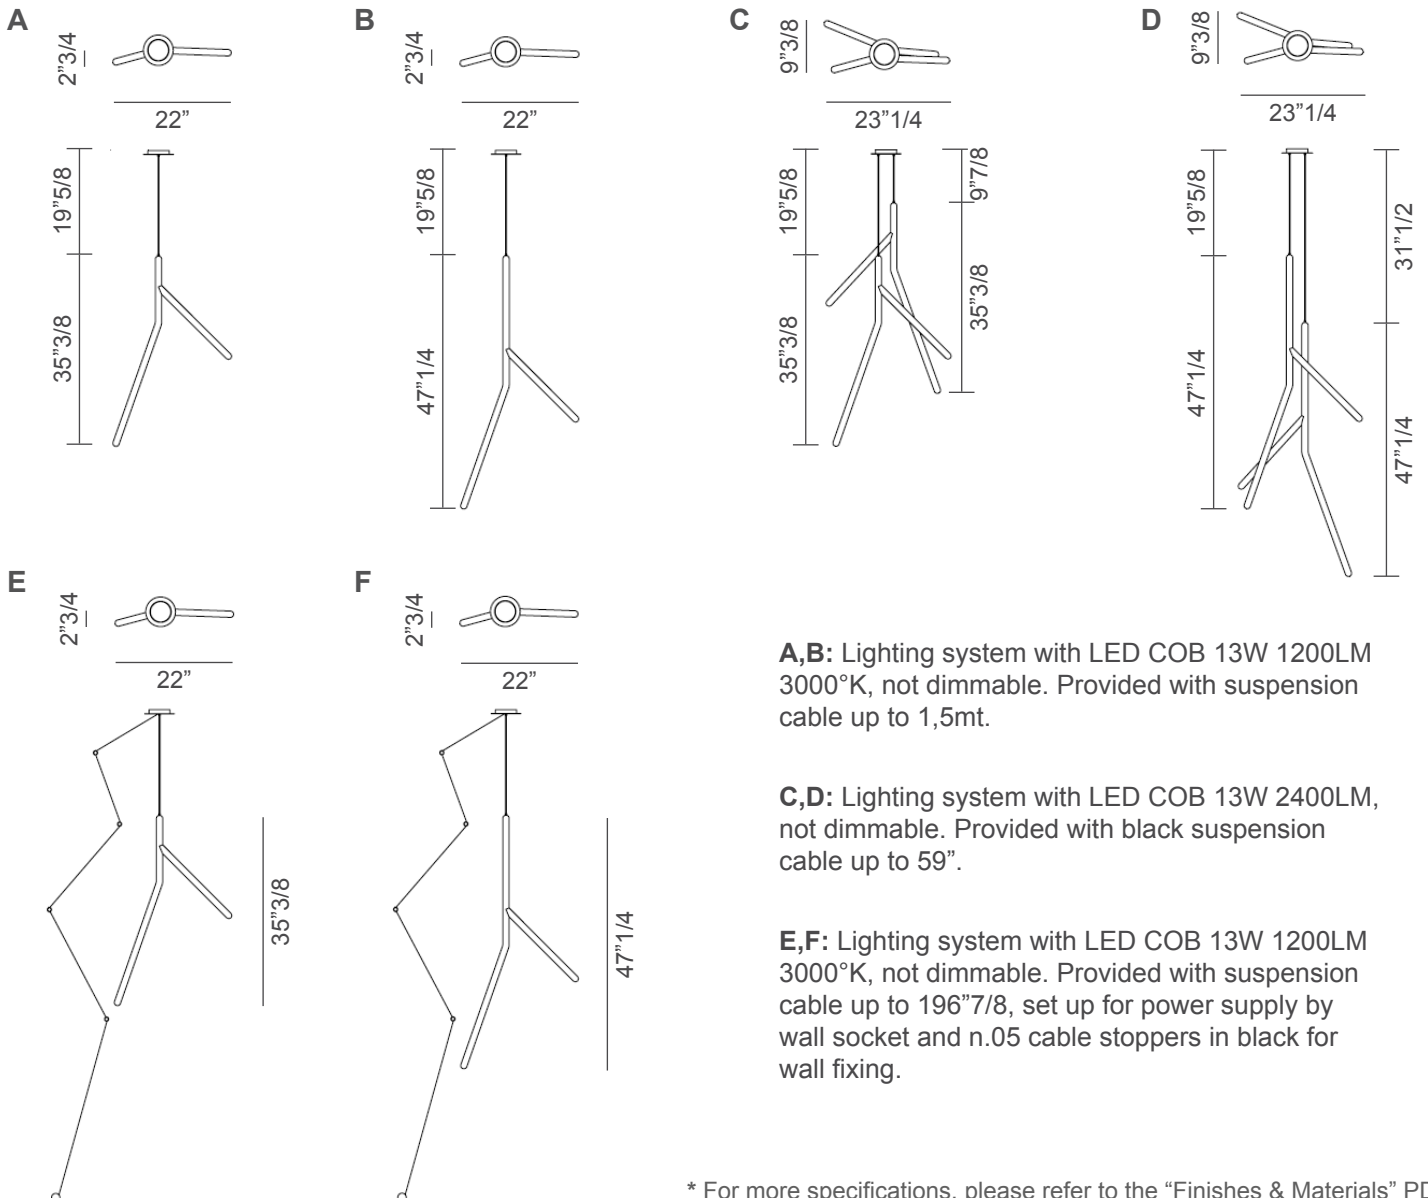

Noum

Design: Massimo Castagna

Description

Suspension lamp composed of one or two elements in solid wood, available in Siberian ash, Eucalipto and Natural oak. LED Lighting system, dimmable on demand. Provided with suspension cable. Various sizes available. Made in Italy.

Finishes & Materials

Structure: Solid wood, available in Siberian ash, Eucalipto and Natural oak.

* For more specifications, please refer to the "Finishes & Materials" PDF

Noum

Dimensions

A: 22"W x 2"3/4D x 35"3/8H

B: 22"W x 2"3/4D x 47"1/4H

C: 23"1/4W x 9"3/8D x 35"3/8H

D: 23"1/4W x 9"3/8D x 47"1/4H

E: 22"W x 2"3/4D x 35"3/8H

F: 22"W x 2"3/4D x 47"1/4H

A,B: Lighting system with LED COB 13W 1200LM 3000°K, not dimmable. Provided with suspension cable up to 1,5mt.

C,D: Lighting system with LED COB 13W 2400LM, not dimmable. Provided with black suspension cable up to 59".

E,F: Lighting system with LED COB 13W 1200LM 3000°K, not dimmable. Provided with suspension cable up to 196"7/8, set up for power supply by wall socket and n.05 cable stoppers in black for wall fixing.