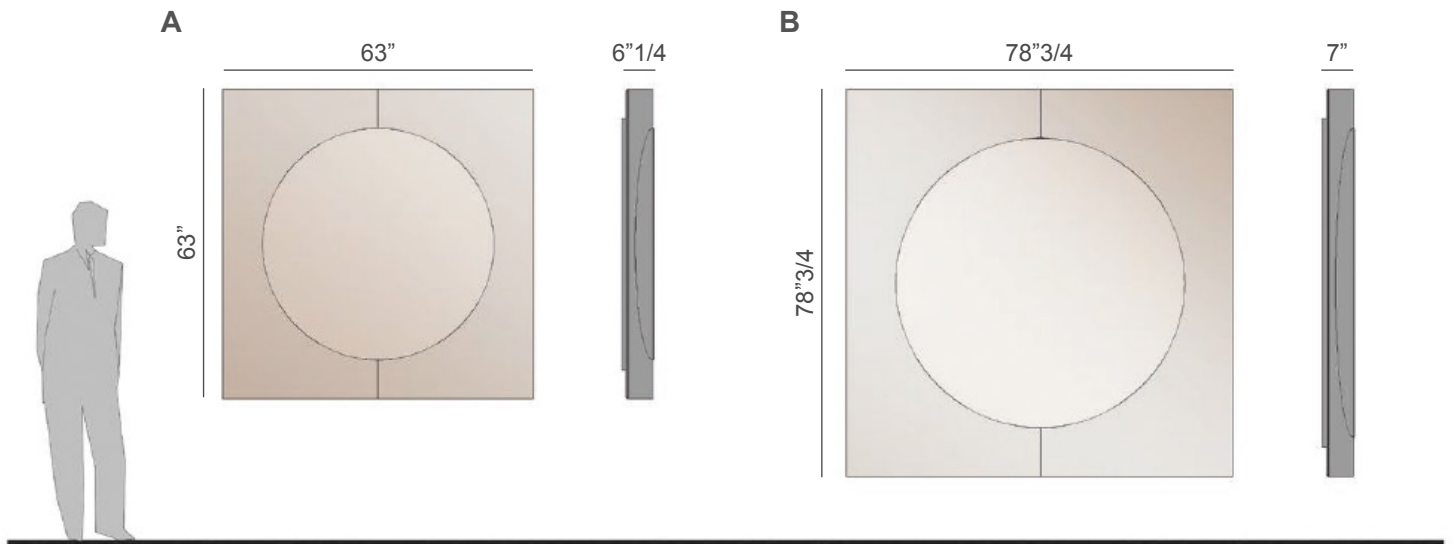

Central

Design: Francesco Forcellini

Description

Wall mirror with wooden structure, composed of two mirror panels slightly tilted outwards, creating a base on which a third round element is placed centrally. All three elements are available in mirror, smoked, bronze or gold mirror and can be combined with each other, allowing one finish for the external panels and another for the central one. Made in Italy.

Finishes & Materials

Mirror: Mirror, smoked mirror, bronze mirror or gold mirror.

* For more specifications, please refer to the "Finishes & Materials" PDF

Central

Dimensions

A: 63"W x 6"1/4"D x 63"H

B: 78"3/4"W x 7"D x 78"3/4"H