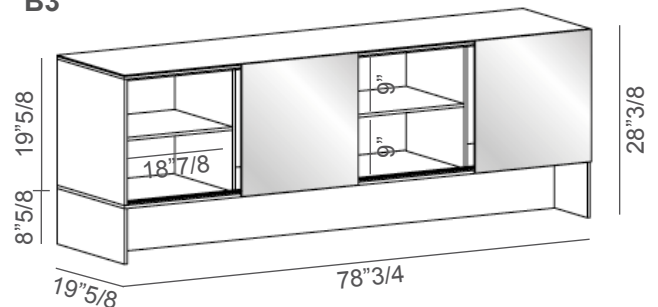

### Dimensions

**A1:** 59"W x 19"5/8D x 24"3/8H

**A2:** 59"W x 19"5/8D x 24"3/8H

**A3:** 59"W x 19"5/8D x 28"3/8H

**B1:** 78"3/4W x 19"5/8D x 24"3/8H

**B2:** 78"3/4W x 19"5/8D x 24"3/8H

**B3:** 78"3/4W x 19"5/8D x 28"3/8H

**A1**

**B1**

**A2**

**B2**

**A3**

**B3**

Optional drawer unit in veneered Canaletto walnut, Siberian Ash or Eucalipto or RAL laquered.

\* For more specifications, please refer to the "Finishes & Materials" PDF