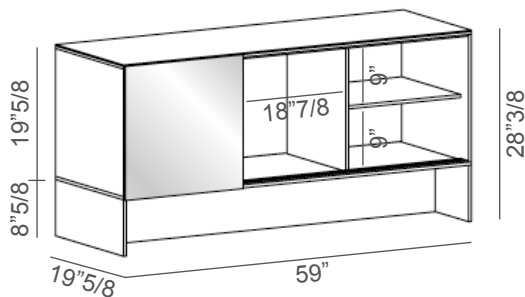

### Dimensions

**A1:** 59"W x 19"5/8D x 24"3/8H

**A2:** 59"W x 19"5/8D x 24"3/8H

**A3:** 59"W x 19"5/8D x 28"3/8H

**B1:** 78"3/4W x 19"5/8D x 24"3/8H

**B2:** 78"3/4W x 19"5/8D x 24"3/8H

**B3:** 78"3/4W x 19"5/8D x 28"3/8H

**A1**

**B1**

**A2**

**B2**

**A3**

**B3**

Optional drawer unit in veneered Canaletto walnut, Siberian Ash or Eucalipto or RAL laquered.

\* For more specifications, please refer to the "Finishes & Materials" PDF