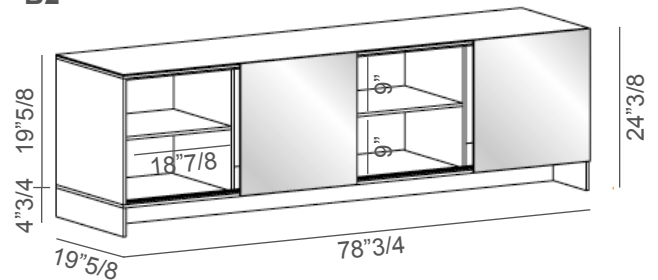

### Dimensions

**A1:** 59"W x 19"5/8D x 24"3/8H

**A2:** 59"W x 19"5/8D x 24"3/8H

**A3:** 59"W x 19"5/8D x 28"3/8H

**B1:** 78"3/4W x 19"5/8D x 24"3/8H

**B2:** 78"3/4W x 19"5/8D x 24"3/8H

**B3:** 78"3/4W x 19"5/8D x 28"3/8H

**A1**

**B1**

**A2**

**B2**

**A3**

**B3**

Optional drawer unit in veneered Canaletto walnut, Siberian Ash or Eucalipto or RAL laquered.

\* For more specifications, please refer to the "Finishes & Materials" PDF