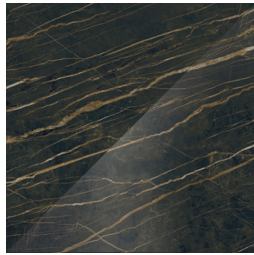

Product: Shoji Sideboard

STRUCTURE & SHELVES

Glass

SMOKED

DOORS

Mirror

SMOKED

BRONZE

DRAWER UNIT

Veneered wood

CANALETTO
WALNUT

SIBERIAN ASH

EUCALIPTO

Matt lacquered wood

RAL COLORS

TOP, BACK & DOORS

Ceramic

PIETRA DI SAVOIA
ANTHRACITE
BOCCIARDATO

MATT OR POLISHED
NOIR DESIR

MATT OR POLISHED
EMPERADOR

POLISHED
CALACATTA
ORO VENATO

MATT OR POLISHED
PIETRA GREY

POLISHED OR
BOCCIARDATO
SAHARA NOIR