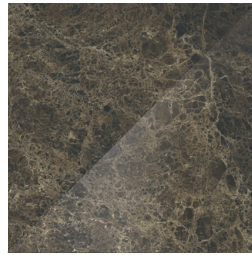

Product: Shoji Sideboard

STRUCTURE & SHELVES

Glass

SMOKED

DOORS

Mirror

SMOKED

BRONZE

DRAWER UNIT

Veneered wood

CANALETTO
WALNUT

SIBERIAN ASH

EUCALIPTO

Matt lacquered wood

RAL COLORS

TOP, BACK & DOORS

Ceramic

PIETRA DI SAVOIA
ANTHRACITE
BOCCIARDATO

MATT OR POLISHED
NOIR DESIR

MATT OR POLISHED
EMPERADOR

POLISHED
CALACATTA
ORO VENATO

MATT OR POLISHED
PIETRA GREY

POLISHED OR
BOCCIARDATO
SAHARA NOIR