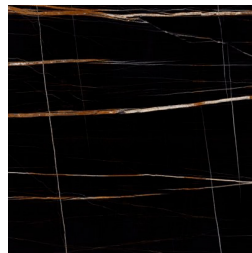

Product: Shoji Sideboard

STRUCTURE & SHELVES

Glass

SMOKED

DOORS

Mirror

SMOKED

BRONZE

DRAWER UNIT

Veneered wood

CANALETTO
WALNUT

SIBERIAN ASH

EUCALIPTO

Matt lacquered wood

RAL COLORS

TOP, BACK & DOORS

Ceramic

PIETRA DI SAVOIA
ANTHRACITE
BOCCIARDATO

MATT OR POLISHED
NOIR DESIR

MATT OR POLISHED
EMPERADOR

POLISHED
CALACATTA
ORO VENATO

MATT OR POLISHED
PIETRA GREY

POLISHED OR
BOCCIARDATO
SAHARA NOIR