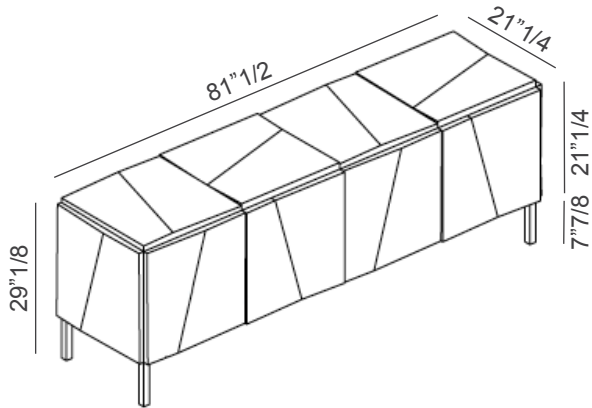

### *Description*

Sideboard with white or black wooden structure and legs, covered by mirrored glass, smoked mirror, bronze mirror or extra clear white lacquered glass. Two internal glass shelves are available on demand. Made in Italy.

### *Dimensions*

81"1/2W x 21"1/4D x 29"1/8H

**Standard version**

**Smooth top version**

\* For more specifications, please refer to the "Finishes & Materials" PDF