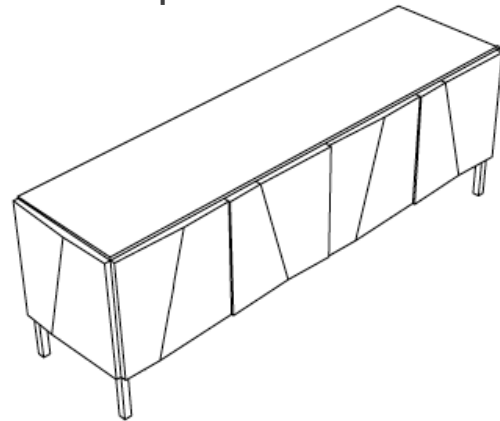

### *Description*

Sideboard with white or black wooden structure and legs, covered by mirrored glass, smoked mirror, bronze mirror or extra clear white lacquered glass. Two internal glass shelves are available on demand. Made in Italy.

### *Dimensions*

81"1/2W x 21"1/4D x 29"1/8H

**Standard version**

**Smooth top version**

\* For more specifications, please refer to the "Finishes & Materials" PDF