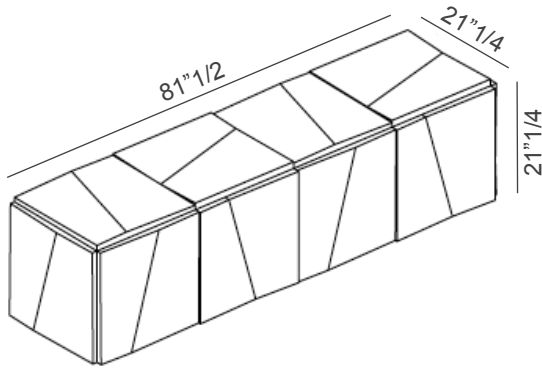

Psiche

Design: Giovanni Tommaso Garattoni

Description

Hanging sideboard with white or black wooden structure, covered by mirrored glass, smoked mirror, bronze mirror or extra clear white lacquered glass. Two internal glass shelves are available on demand. Made in Italy.

Psiche

Dimensions

81"1/2W x 21"1/4D x 21"1/4H

Standard version

Smooth top version

* For more specifications, please refer to the "Finishes & Materials" PDF