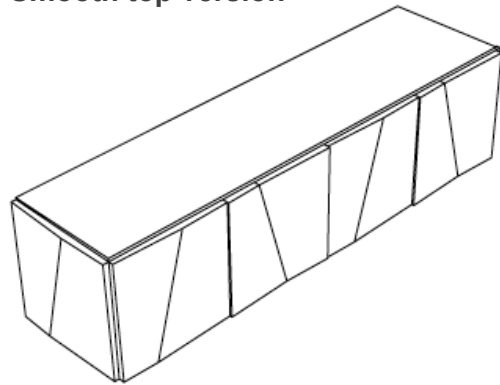

Psiche

Design: Giovanni Tommaso Garattoni

Description

Hanging sideboard with white or black wooden structure, covered by mirrored glass, smoked mirror, bronze mirror or extra clear white lacquered glass. Two internal glass shelves are available on demand. Made in Italy.

Psiche

Dimensions

81"1/2W x 21"1/4D x 21"1/4H

Standard version

Smooth top version

* For more specifications, please refer to the "Finishes & Materials" PDF