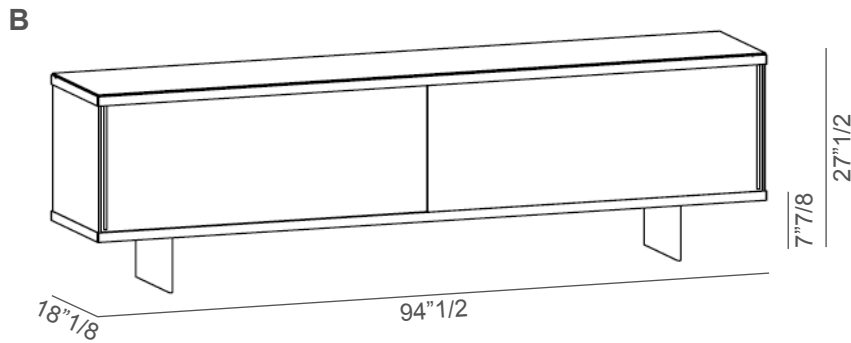

East Side

Design: Bartoli Design

Description

Sideboard with structure and legs in brushed metal. Two frontal sliding doors, sides and back in smoked glass. Top available in Green Guatemala or Red Arabesque marble. Optional internal shelf in smoked glass, internal wooden partition and LED lighting with remote control in the bottom. Available in two widths. Made in Italy.

Finishes & Materials

Structure & legs: Brushed bronze or brushed black metal.
Front, sides, back & shelf: Smoked glass.
Top: Green Guatemala marble or Red Arabesque marble.
Internal partition: Canaletto walnut, matt black lacquered wood or matt RAL lacquered wood.

* For more specifications, please refer to the "Finishes & Materials" PDF

East Side

Dimensions

A: 78"3/4W x 18"1/8D x 27"1/2H

B: 94"1/2W x 18"1/8D x 27"1/2H

Optional partition in Canaletto walnut, matt black or matt RAL lacquered wood.

Optional shelf in smoked glass.

For size A: 37"3/8W x 16"1/2D

For size B: 45"1/4W x 16"1/2D

* For more specifications, please refer to the "Finishes & Materials" PDF