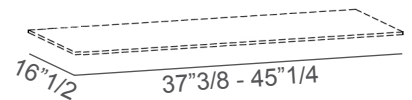

East Side

Design: Bartoli Design

Description

Sideboard with structure and legs in brushed metal. Two frontal sliding doors, sides and back in smoked glass. Top available in Green Guatemala or Red Arabesque marble. Optional internal shelf in smoked glass, internal wooden partition and LED lighting with remote control in the bottom. Available in two widths. Made in Italy.

* For more specifications, please refer to the "Finishes & Materials" PDF

East Side

Dimensions

A: 78"3/4W x 18"1/8D x 27"1/2H

B: 94"1/2W x 18"1/8D x 27"1/2H

Optional partition in Canaletto walnut, matt black or matt RAL lacquered wood.

Optional shelf in smoked glass.

For size A: 37"3/8W x 16"1/2D

For size B: 45"1/4W x 16"1/2D

* For more specifications, please refer to the "Finishes & Materials" PDF