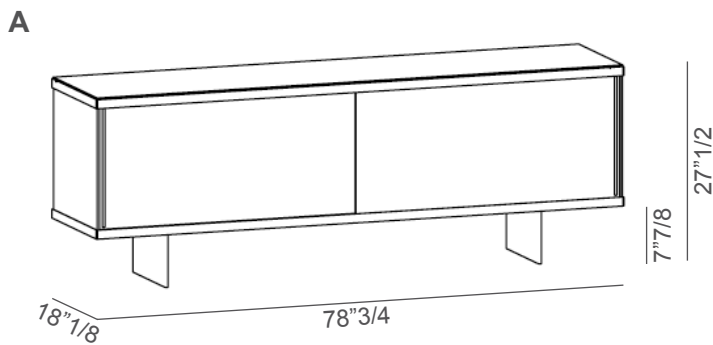

East Side

Design: Bartoli Design

Description

Sideboard with structure and legs in brushed metal. Two frontal sliding doors, sides and back in smoked glass. Top available in Green Guatemala or Red Arabesque marble. Optional internal shelf in smoked glass, internal wooden partition and LED lighting with remote control in the bottom. Available in two widths. Made in Italy.

Finishes & Materials

Structure & legs: Brushed bronze or brushed black metal.
Front, sides, back & shelf: Smoked glass.
Top: Green Guatemala marble or Red Arabesque marble.
Internal partition: Canaletto walnut, matt black lacquered wood or matt RAL lacquered wood.

* For more specifications, please refer to the "Finishes & Materials" PDF

East Side

Dimensions

A: 78"3/4W x 18"1/8D x 27"1/2H

B: 94"1/2W x 18"1/8D x 27"1/2H

Optional partition in Canaletto walnut, matt black or matt RAL lacquered wood.

Optional shelf in smoked glass.

For size A: 37"3/8W x 16"1/2D

For size B: 45"1/4W x 16"1/2D

* For more specifications, please refer to the "Finishes & Materials" PDF