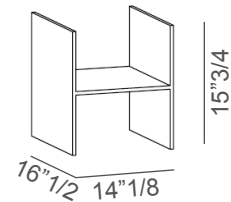

East Side

Design: Bartoli Design

Description

Sideboard with structure and legs in brushed metal. Two frontal sliding doors, sides and back in smoked glass. Top available in Green Guatemala or Red Arabesque marble. Optional internal shelf in smoked glass, internal wooden partition and LED lighting with remote control in the bottom. Available in two widths. Made in Italy.

* For more specifications, please refer to the "Finishes & Materials" PDF

East Side

Dimensions

A: 78"3/4W x 18"1/8D x 27"1/2H

B: 94"1/2W x 18"1/8D x 27"1/2H

Optional partition in Canaletto walnut, matt black or matt RAL lacquered wood.

Optional shelf in smoked glass.

For size A: 37"3/8W x 16"1/2D

For size B: 45"1/4W x 16"1/2D

* For more specifications, please refer to the "Finishes & Materials" PDF