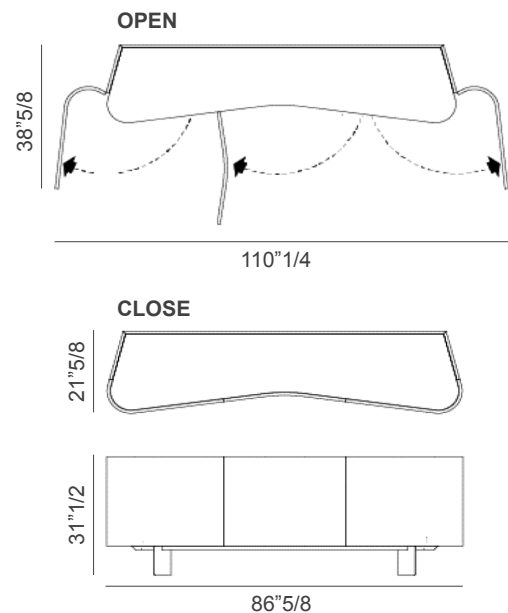

### Description

Sideboard perfectly symmetrical, characterized by a rounded shape with a recess in the centre.

The three external doors, when opened, unfold like the wings of a seagull, revealing the interior enriched by fine glass shelves.

### Finishes & Materials

**Top:** Fumé mirrored glass.

**Internal shelves:** Clear glass.

**Structure:** Titanium lacquered wood.

**Feet:** Graphite embossed lacquered steel.

### Dimensions

86"5/8W x 21"5/8D x 31"1/2H

\* For more specifications, please refer to the "Finishes & Materials" PDF