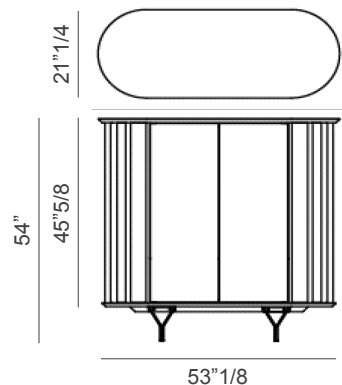

Costes

Design: Tosca Design

Description

Cupboard with wooden structure in Canaletto walnut or burned oak. Metal inserts in bronze embossed lacquered. Base in bronze embossed lacquered steel. Internal shelves in fumé glass. Optional: led light.

Rich in details yet at the same time reproduces a plain and minimalist aesthetic. The curved transparent glass sides are interspersed with vertical metal inserts, which give rhythm to the composition and allow a glimpse of the internal glass shelves.

Dimensions

53"1/8W x 21"1/4D x 54"H

Finishes & Materials

Structure: Wood (Canaletto walnut / Burned oak).

Inserts: Bronze embossed lacquered metal.

Internal shelves: Fumé glass.

Base: Bronze embossed lacquered steel.