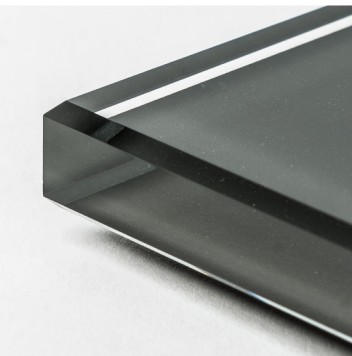

Product: Costes Cupboard

STRUCTURE

Wood

Canaletto Walnut (NC)

Burned Oak (RB)

INTERNAL SHELVES

Glass

Fumé

BASE / INSERTS

Metal

Bronze embossed
lacquered (GFM18)