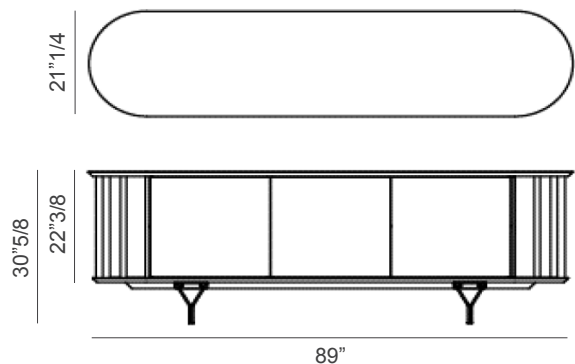

Costes

Design: Tosca Design

Description

Sideboard with wooden structure in Canaletto walnut or burned oak. Metal inserts in bronze embossed lacquered. Base in bronze embossed lacquered steel. Internal shelves in fumé glass. Optional: LED light.

Rich in details yet at the same time reproduces a plain and minimalist aesthetic. The curved transparent glass sides are interspersed with vertical metal inserts, which give rhythm to the composition and allow a glimpse of the internal glass shelves.

Dimensions

89"W x 21"1/4" x 30"5/8"H

Finishes & Materials

Structure: Wood (Canaletto walnut / Burned oak).

Inserts: Bronze embossed lacquered metal.

Internal shelves: Fumé glass.

Base: Bronze embossed lacquered steel.