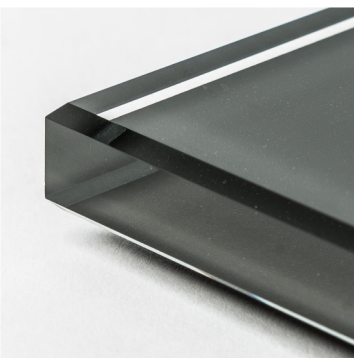

Product: Costes Sideboard

STRUCTURE

Wood

Canaletto Walnut (NC)

Burned Oak (RB)

INTERNAL SHELVES

Glass

Fumé

BASE / INSERTS

Metal

Bronze embossed
lacquered (GFM18)