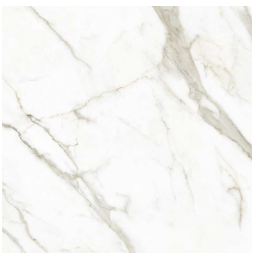

Product: T5 E Table

BASE

Lacquered metal

GRAPHITE BLACK

BRUSHED
BRONZE

TOP

Ceramic

PIETRA DI SAVOIA
ANTHRACITE
BOCCIARDATO

MATT OR POLISHED
NOIR DESIR

MATT OR POLISHED
EMPERADOR

POLISHED
CALACATTA
ORO VENATO

MATT OR POLISHED
PIETRA GREY

POLISHED OR
BOCCIARDATO
SAHARA NOIR

Glass

DARK SMOKED