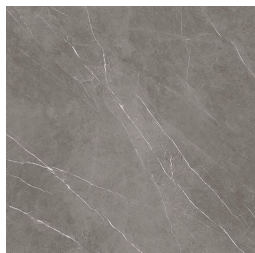

Product: T5 E Table

BASE

Lacquered metal

GRAPHITE BLACK

BRUSHED
BRONZE

TOP

Ceramic

PIETRA DI SAVOIA
ANTHRACITE
BOCCIARDATO

MATT OR POLISHED
NOIR DESIR

MATT OR POLISHED
EMPERADOR

POLISHED
CALACATTA
ORO VENATO

MATT OR POLISHED
PIETRA GREY

POLISHED OR
BOCCIARDATO
SAHARA NOIR

Glass

DARK SMOKED