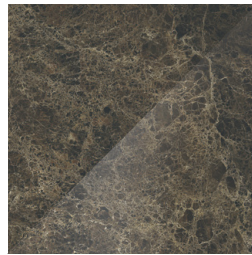

Product: T5 E Table

BASE

Lacquered metal

GRAPHITE BLACK

BRUSHED
BRONZE

TOP

Ceramic

PIETRA DI SAVOIA
ANTHRACITE
BOCCIARDATO

MATT OR POLISHED
NOIR DESIR

MATT OR POLISHED
EMPERADOR

POLISHED
CALACATTA
ORO VENATO

MATT OR POLISHED
PIETRA GREY

POLISHED OR
BOCCIARDATO
SAHARA NOIR

Glass

DARK SMOKED