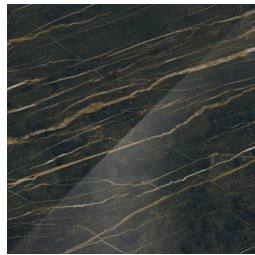

Product: T5 E Table

BASE

Lacquered metal

GRAPHITE BLACK

BRUSHED
BRONZE

TOP

Ceramic

PIETRA DI SAVOIA
ANTHRACITE
BOCCIARDATO

MATT OR POLISHED
NOIR DESIR

MATT OR POLISHED
EMPERADOR

POLISHED
CALACATTA
ORO VENATO

MATT OR POLISHED
PIETRA GREY

POLISHED OR
BOCCIARDATO
SAHARA NOIR

Glass

DARK SMOKED