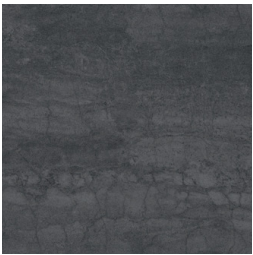

Product: T5 E Table

BASE

Lacquered metal

GRAPHITE BLACK

BRUSHED
BRONZE

TOP

Ceramic

PIETRA DI SAVOIA
ANTHRACITE
BOCCIARDATO

MATT OR POLISHED
NOIR DESIR

MATT OR POLISHED
EMPERADOR

POLISHED
CALACATTA
ORO VENATO

MATT OR POLISHED
PIETRA GREY

POLISHED OR
BOCCIARDATO
SAHARA NOIR

Glass

DARK SMOKED