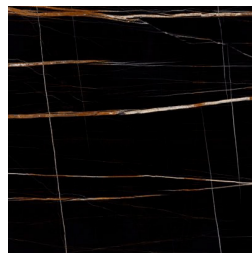

Product: T5 E Table

BASE

Lacquered metal

GRAPHITE BLACK

BRUSHED
BRONZE

TOP

Ceramic

PIETRA DI SAVOIA
ANTHRACITE
BOCCIARDATO

MATT OR POLISHED
NOIR DESIR

MATT OR POLISHED
EMPERADOR

POLISHED
CALACATTA
ORO VENATO

MATT OR POLISHED
PIETRA GREY

POLISHED OR
BOCCIARDATO
SAHARA NOIR

Glass

DARK SMOKED