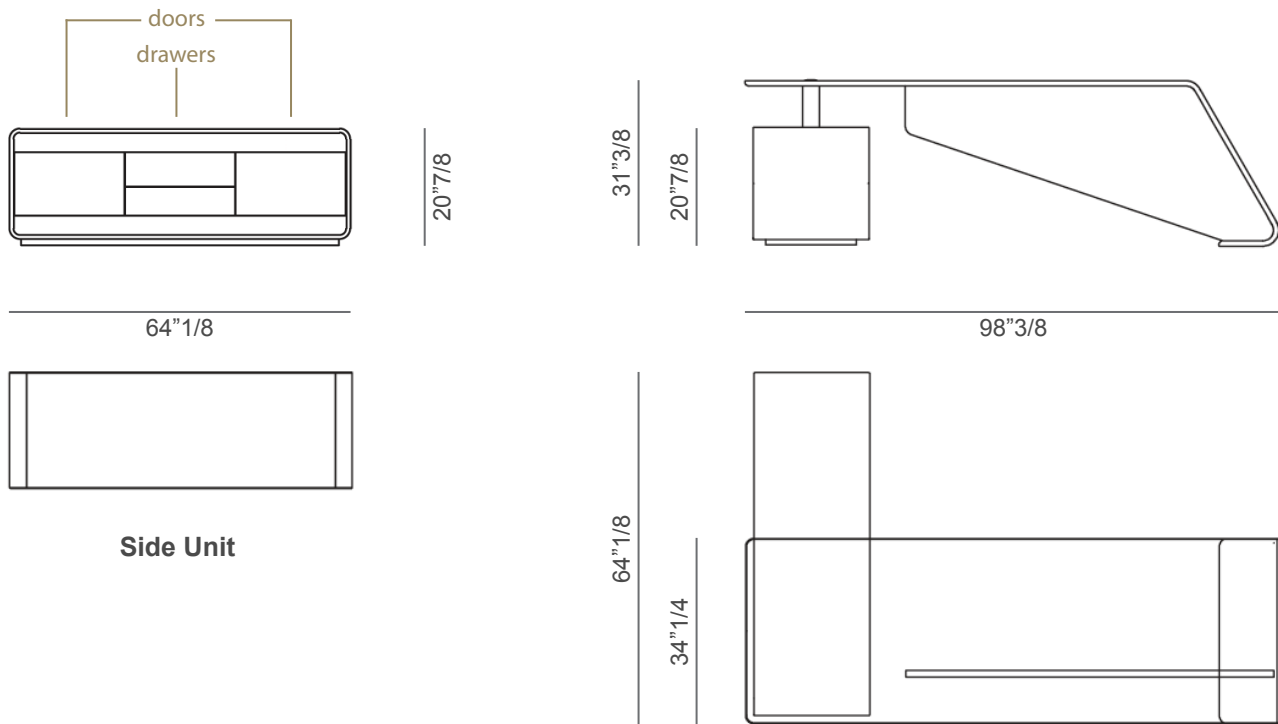

## *Description*

Office desk with wooden structure, painted with metallic finishes. Front panel covered in quilted leather. The top is connected to the side unit by a metallic tube with cable entry. Side unit with structure in wood with two drawers and two doors covered in quilted leather, matching the front panel. Available in left and right version. Made in Italy.

## Dimensions

98"3/8W x 64"1/8D x 31"3/8H

Side Unit

Left Version

Right Version

\* For more specifications, please refer to the "Finishes & Materials" PDF