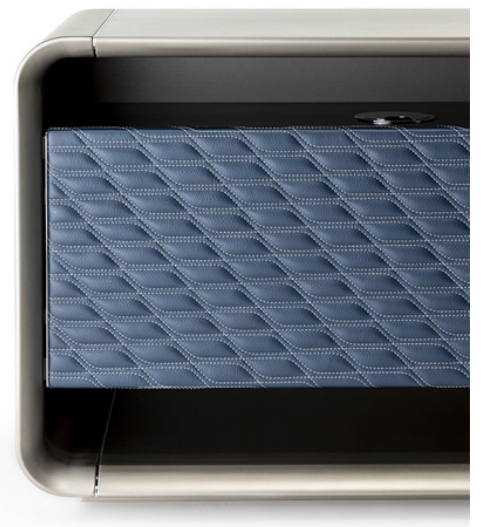

## *Description*

Office desk with wooden structure, painted with metallic finishes. Front panel covered in quilted leather. The top is connected to the side unit by a metallic tube with cable entry. Side unit with structure in wood with two drawers and two doors covered in quilted leather, matching the front panel. Available in left and right version. Made in Italy.

## Dimensions

98"3/8W x 64"1/8D x 31"3/8H

Side Unit

Left Version

Right Version

\* For more specifications, please refer to the "Finishes & Materials" PDF