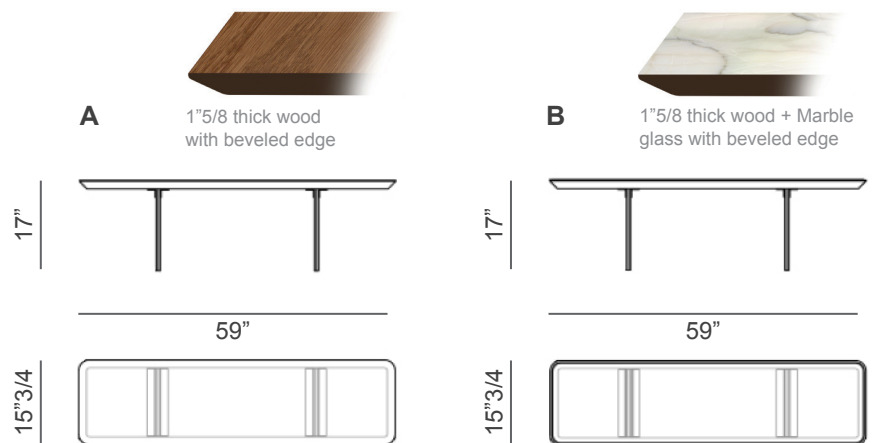

Monolite

Description

Sofa back console with two 3/4" thick glass legs. Beveled top in solid wood or wood with Marble glass or Wood glass cover. Various finishes available. Made in Italy.

Dimensions

59"W x 15"3/4" x 17"H