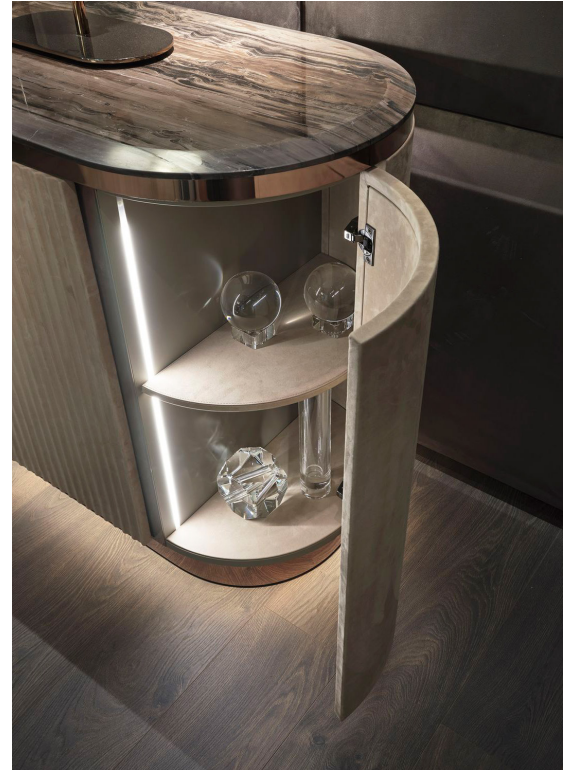

Hollywood

Description

Sideboard with multilayer structure and frontal drawers in matt / glossy lacquered wood or covered in leather. Internal part in matt lacquered wood and inserts, top frame and base in stainless steel.

The top is available in matt / glossy lacquered wood or in marble and the internal drawers, with a slides "Blumotion" system, are covered in microfiber. Internal and external lighting kit is included. Made in Italy.

Dimensions

95"1/4W x 22"D x 35"3/8H

* For more specifications, please refer to the "Finishes & Materials" PDF