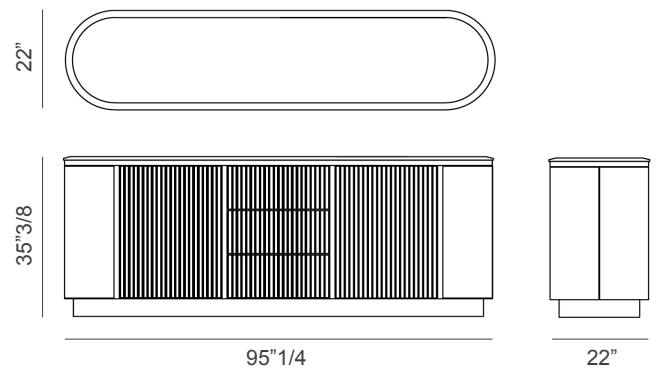

Hollywood

Description

Sideboard with multilayer structure and frontal drawers in matt / glossy lacquered wood or covered in leather. Internal part in matt lacquered wood and inserts, top frame and base in stainless steel.

The top is available in matt / glossy lacquered wood or in marble and the internal drawers, with a slides "Blumotion" system, are covered in microfiber. Internal and external lighting kit is included. Made in Italy.

Dimensions

95"1/4W x 22"D x 35"3/8H

* For more specifications, please refer to the "Finishes & Materials" PDF