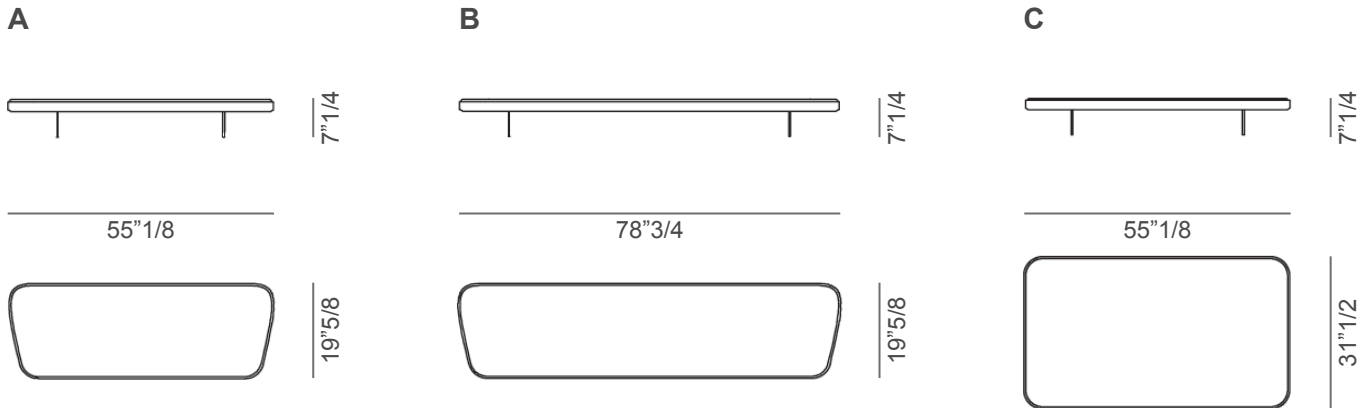

## Segno

---

### Dimensions

**A:** 55"1/8W x 19"5/8D x 7"1/4H

**B:** 78"3/4W x 19"5/8D x 7"1/4H

**C:** 55"1/8W x 31"1/2D x 7"1/4H

\* For more specifications, please refer to the "Finishes & Materials" PDF