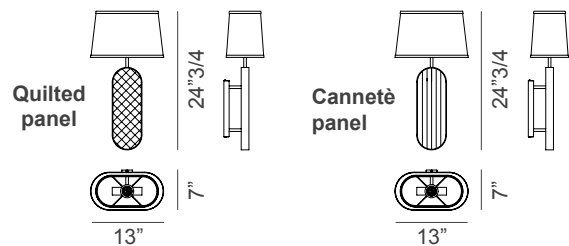

Coco

Description

Wall lamp with metal structure, with a refined panel covered in leather with quilted or cannetè front and smooth back.

The lampshade is available in fabric, offered in different colors. Made in Italy.

Light source: 1 x E26 Max 60W.

Dimensions

13"W x 7"D x 24"3/4H

* For more specifications, please refer to the "Finishes & Materials" PDF