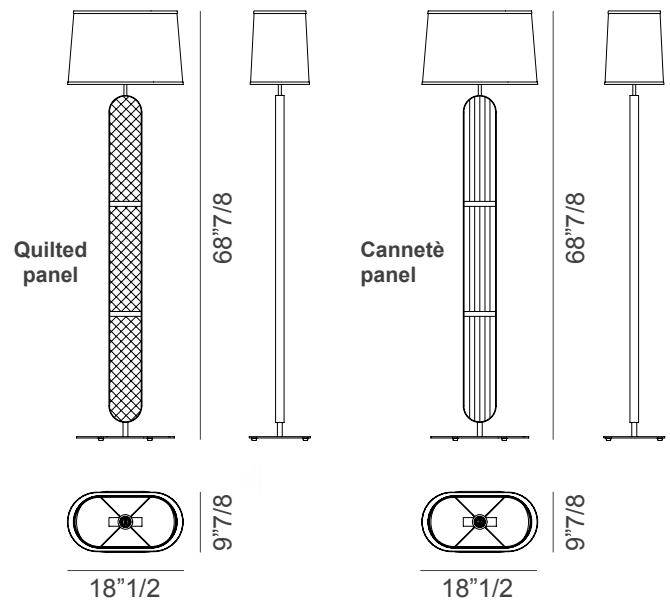

Coco

Description

Floor lamp with metal structure, with a refined panel covered in leather with quilted or cannetè front and smooth back.

The lampshade is available in fabric, offered in different colors. Made in Italy.

Light source: 1 x E26 Max 60W.

Dimensions

18"1/2W x 9"7/8D x 68"7/8H

* For more specifications, please refer to the "Finishes & Materials" PDF