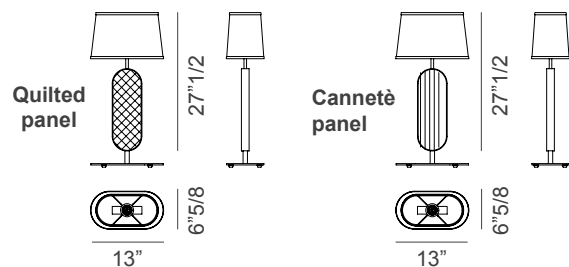

Coco

Description

Table lamp with metal structure, with a refined panel covered in leather with quilted or cannetè front and smooth back.

The lampshade is available in fabric, offered in different colors. Made in Italy.

Light source: 1 x E26 Max 60W.

Dimensions

13"W x 6"5/8D x 27"1/2H

* For more specifications, please refer to the "Finishes & Materials" PDF