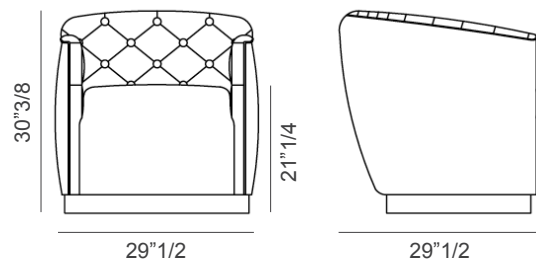

Goose feather square decorative cushions (19"5/8 or 15"3/4) available upon request.  
Made in Italy.

### Dimensions

29"1/2W x 29"1/2D x 30"3/8H  
**Seat height: 21"1/4**

\* For more specifications, please refer to the "Finishes & Materials" PDF