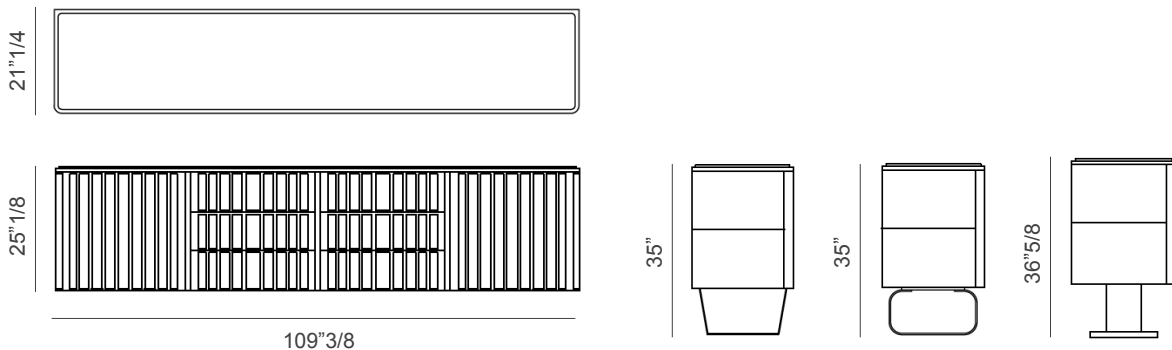

Elite

Description

Sideboard with multilayer structure. The front part is covered in leather, and has a refined decorative vertical pattern. Internal part matt lacquered. Inserts, top frame and base in stainless steel.

Feet and Base options

Feet P22
Height: 9”7/8

Feet P23
Height: 9”7/8

Feet P24
Height: 11”3/8

* For more specifications, please refer to the “Finishes & Materials” PDF

Elite

Dimensions

With 3 drawers: 81"7/8W x 21"1/4D
Height with feet P22 / P23: 35"
Height with base P24: 36"5/8

With 6 drawers: 109"3/8W x 21"1/4D
Height with feet P22 / P23: 35"
Height with base P24: 36"5/8

Sideboard with 3 drawers

Sideboard with 6 drawers

* For more specifications, please refer to the "Finishes & Materials" PDF