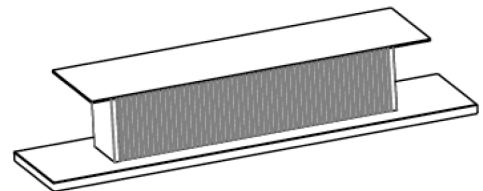

Elite

Description

Sideboard with multilayer structure. The front part is covered in leather, and has a refined decorative vertical pattern. Internal part matt lacquered. Inserts, top frame and base in stainless steel.

The top is available in marble. The drawers come with a slide “Blumotion” system and the internal part is covered in microfiber. Made in Italy.

The image corresponds to the sideboard with 3 drawers and with the P23 feet

Feet and Base options

Feet P22
Height: 9”7/8

Feet P23
Height: 9”7/8

Feet P24
Height: 11”3/8

* For more specifications, please refer to the “Finishes & Materials” PDF

Elite

Dimensions

With 3 drawers: 81"7/8W x 21"1/4D
Height with feet P22 / P23: 35"
Height with base P24: 36"5/8