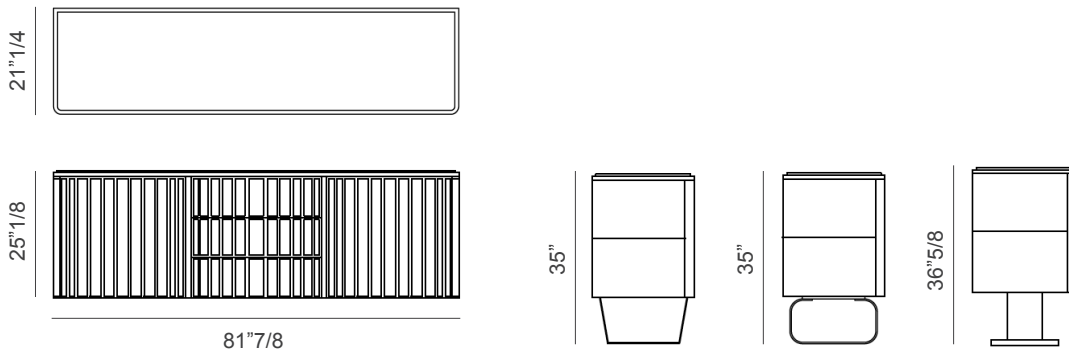

Elite

Description

Sideboard with multilayer structure. The front part is covered in leather, and has a refined decorative vertical pattern. Internal part matt lacquered. Inserts, top frame and base in stainless steel.

Feet and Base options

Feet P22
Height: 9”7/8

Feet P23
Height: 9”7/8

Feet P24
Height: 11”3/8

* For more specifications, please refer to the “Finishes & Materials” PDF

Elite

Dimensions

With 3 drawers: 81"7/8W x 21"1/4D
Height with feet P22 / P23: 35"
Height with base P24: 36"5/8

With 6 drawers: 109"3/8W x 21"1/4D
Height with feet P22 / P23: 35"
Height with base P24: 36"5/8

Sideboard with 3 drawers

Sideboard with 6 drawers

* For more specifications, please refer to the "Finishes & Materials" PDF