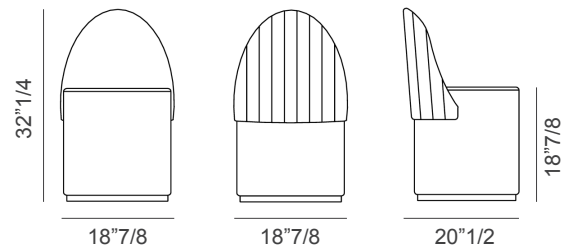

Back backrest - Design A