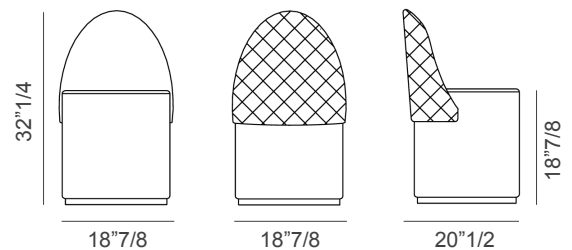

Back backrest - Design B

* For more specifications, please refer to the "Finishes & Materials" PDF