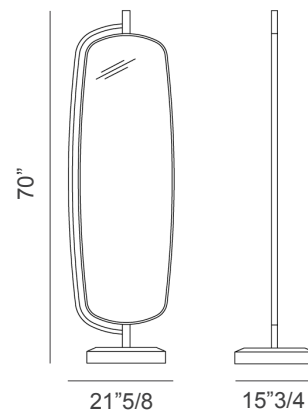

Bent

Description

Swivel floor mirror with metal structure in antique bronze saten/shaded saten finish and Emperador Dark marble base. Back part in microfiber. Made in Italy.

Dimensions

21"5/8W x 15"3/4D x 70"H