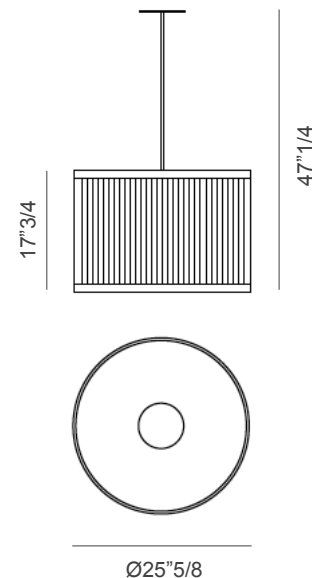

Windsor

Description

Suspension lamp with metal structure and methacrylate diffuser. The lampshade is available in cannetè fabric, offered in different colors. Made in Italy.

Light source: 1 x E26 Max 40W.

Dimensions

Ø25"5/8 x 47"1/4

* For more specifications, please refer to the "Finishes & Materials" PDF