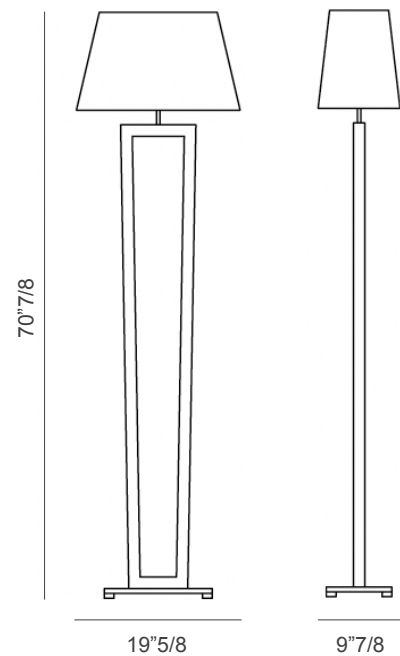

Ritz

Description

Floor lamp with metal structure.
The lampshade is available in fabric, offered in different colors.
Made in Italy.

Light source: 1 x E26 Max 60W.

Dimensions

19"5/8W x 9"7/8D x 70"7/8H

* For more specifications, please refer to the "Finishes & Materials" PDF