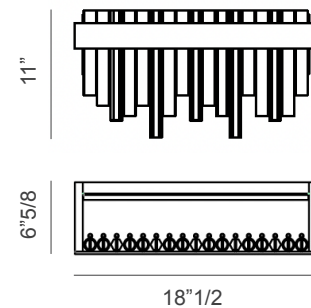

Elite

Description

Wall lamp with metal structure. The lampshade is made with hexagonal metal columns, available in different finishes, and transparent cannetè glass cylinders. Made in Italy.

Light source:
Strip LED 2700°K • 22 W

Dimensions

18"1/2W x 6"5/8D x 11"H

* For more specifications, please refer to the "Finishes & Materials" PDF