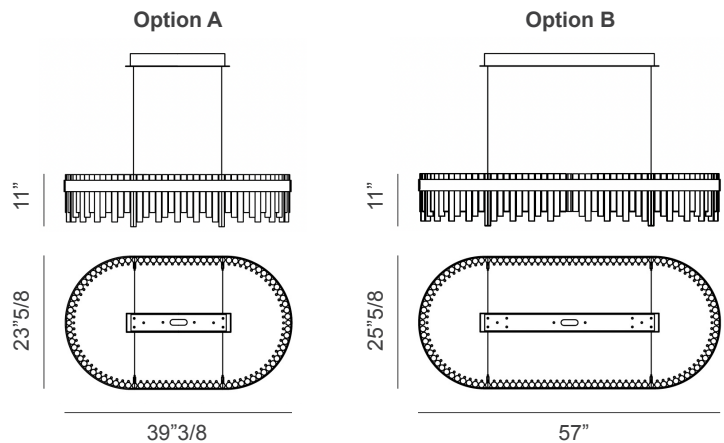

Elite Plaza

Description

Suspension lamp with metal structure. The lampshade is made with hexagonal metal columns, available in different finishes, and transparent cannètè glass cylinders. Made in Italy.

Light source A:

Strip LED 2700°K • 75 W

Light source B:

Strip LED 2700°K • 100 W

Dimensions

A) 39"3/8W x 23"5/8D x 11"H

B) 57"W x 25"5/8D x 11"H

* For more specifications, please refer to the "Finishes & Materials" PDF