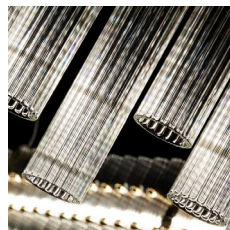

Product: Elite Plaza Suspension Lamp

LAMPSHADE

Hexagonal metal columns + Cylinders in transparent cannetè glass

Shining chrome

Antique bronze saten

Shaded glossy

Shaded saten

Chrome black

Dipped in 24 kt gold

Transparent
cannetè glass

STRUCTURE

Metal

Shining chrome

Antique bronze saten

Shaded glossy

Shaded saten

Chrome black

Dipped in 24 kt gold