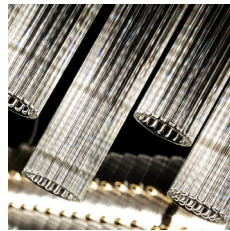

Product: Elite Round Suspension Lamp

## LAMP SHADE

---

Hexagonal metal columns + Cylinders in transparent cannetè glass

Shining chrome

Antique bronze satin

Shaded glossy

Shaded satin

Chrome black

Dipped in 24 kt gold

Transparent  
cannetè glass