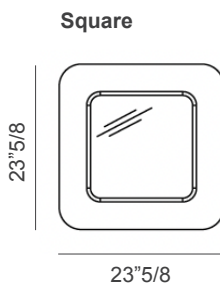

Envy

Description

Mirror with multilayered structure and stainless steel frame available in different finishes. Natural beveled mirror 1/8".
Made in Italy.

Dimensions

Square

23"5/8W x 23"5/8H

Rectangular

A) 23"5/8W x 51"1/8H

B) 51"1/8W x 23"5/8H

Rectangular A

Rectangular B

* For more specifications, please refer to the "Finishes & Materials" PDF