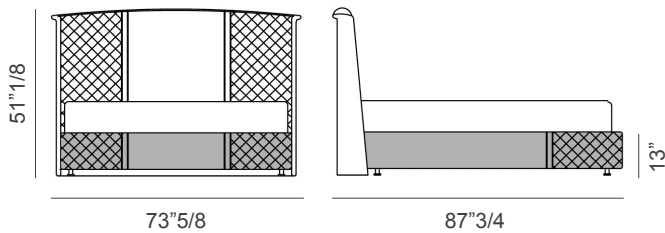

Coco

Dimensions

Queen size: 73"5/8W x 87"3/4D x 51"1/8H
(To fit American QUEEN size Mattress 60"x 80")
Base height: 13"

King size: 84"5/8W x 87"3/4D x 51"1/8H
(To fit American KING size Mattress 76"3/4 x 80")
Base height: 13"

Queen size - smooth finish

King size - smooth finish

Queen size - quilted finish

King size - quilted finish

* For more specifications, please refer to the "Finishes & Materials" PDF