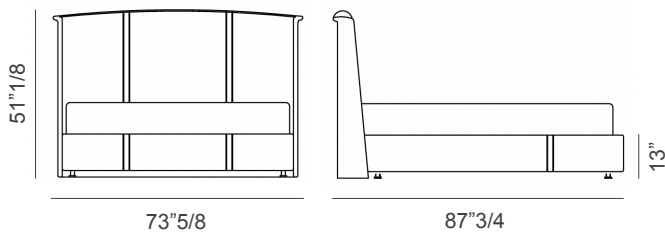

Coco

Dimensions

Queen size: 73"5/8W x 87"3/4D x 51"1/8H
(To fit American QUEEN size Mattress 60"x 80")
Base height: 13"

King size: 84"5/8W x 87"3/4D x 51"1/8H
(To fit American KING size Mattress 76"3/4 x 80")
Base height: 13"

Queen size - smooth finish