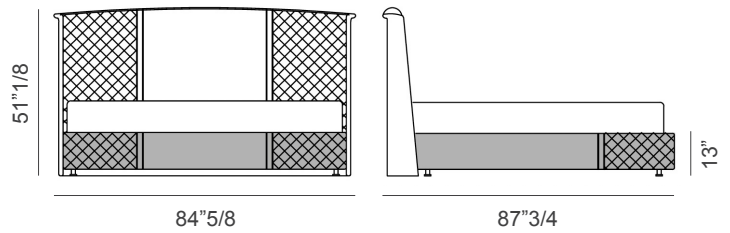

Coco

Dimensions

Queen size: 73"5/8W x 87"3/4D x 51"1/8H
(To fit American QUEEN size Mattress 60"x 80")
Base height: 13"

King size: 84"5/8W x 87"3/4D x 51"1/8H
(To fit American KING size Mattress 76"3/4 x 80")
Base height: 13"

Queen size - smooth finish

King size - smooth finish

Queen size - quilted finish

King size - quilted finish

* For more specifications, please refer to the "Finishes & Materials" PDF