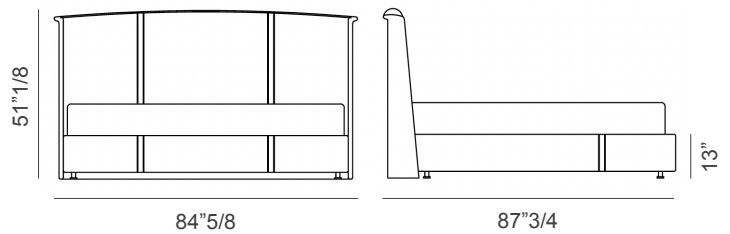

Coco

Dimensions

Queen size: 73"5/8W x 87"3/4D x 51"1/8H
(To fit American QUEEN size Mattress 60"x 80")
Base height: 13"

King size: 84"5/8W x 87"3/4D x 51"1/8H
(To fit American KING size Mattress 76"3/4 x 80")
Base height: 13"

Queen size - smooth finish

King size - smooth finish

Queen size - quilted finish

King size - quilted finish

* For more specifications, please refer to the "Finishes & Materials" PDF