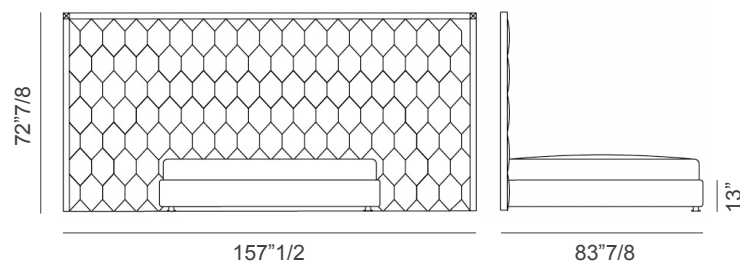

King size

* For more specifications, please refer to the "Finishes & Materials" PDF