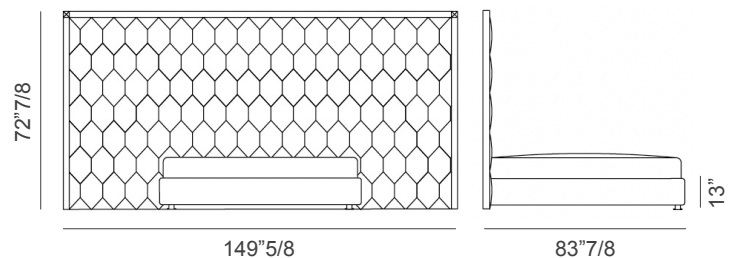

### Dimensions

**Queen size:** 149"5/8W x 83"7/8D x 72"7/8H  
(To fit American QUEEN size Mattress 60"x 80")  
**Base height:** 13"

**King size:** 157"1/2W x 83"7/8D x 72"7/8H  
(To fit American KING size Mattress 76"3/4 x 80")  
**Base height:** 13"

#### Queen size