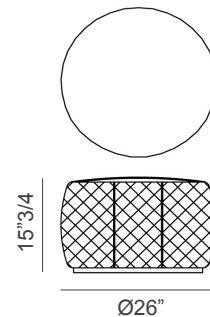

Soho

Description

Ottoman with solid beech wood structure covered with foam polyurethane with different density.

The upholstery is offered in fabric or leather and comes with a refined quilted finish. Made in Italy.

Dimensions

Ø26" x 15"3/4H

* For more specifications, please refer to the "Finishes & Materials" PDF