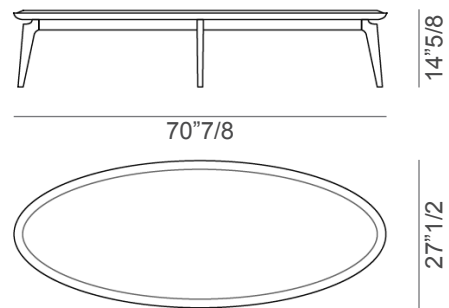

### *Description*

Coffee table with base and top frame in ash wood. The base can also be lacquered in a bronze color with natural effect. Oval shaped top with insert in marble, painted glass, Peltrox, leather or Sapele wood. Made in Italy.

### *Dimensions*

70"7/8W x 27"1/2D x 14"5/8H

\* For more specifications, please refer to the "Finishes & Materials" PDF