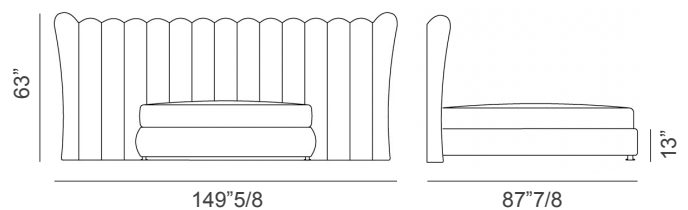

Hermes Maxi

Description

Double bed available in queen and king sizes with a multilayer structure covered with non-deformable polyurethane foam.

The upholstery is offered in fabric or leather and the refined headboard features a vertical quilting.

Goose feather square decorative cushions (19"5/8 or 15"3/4) available upon request. Made in Italy.

Dimensions

Queen size: 149"5/8W x 87"7/8D x 63"H
(To fit American QUEEN size Mattress 60"x 80")
Base height: 13"

King size: 157"1/2W x 87"7/8D x 63"H
(To fit American KING size Mattress 76"3/4 x 80")
Base height: 13"

Queen size

King size

Optional decorative square cushions

Soft

Soft quilted

* For more specifications, please refer to the "Finishes & Materials" PDF