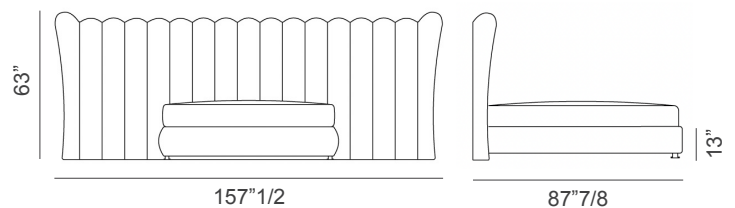

Hermes Maxi

Description

Double bed available in queen and king sizes with a multilayer structure covered with non-deformable polyurethane foam.

The upholstery is offered in fabric or leather and the refined headboard features a vertical quilting.

Goose feather square decorative cushions (19"5/8 or 15"3/4) available upon request. Made in Italy.

Dimensions

Queen size: 149"5/8W x 87"7/8D x 63"H
(To fit American QUEEN size Mattress 60"x 80")
Base height: 13"

King size: 157"1/2W x 87"7/8D x 63"H
(To fit American KING size Mattress 76"3/4 x 80")
Base height: 13"

Queen size

King size

Optional decorative square cushions

Soft

Soft quilted

* For more specifications, please refer to the "Finishes & Materials" PDF