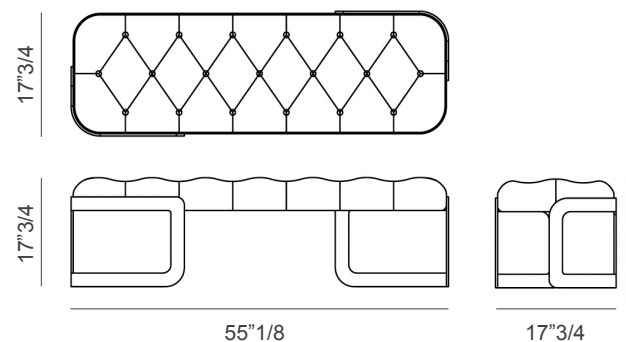

Coco

Description

Bench with solid beech wood structure covered with non-deformable polyurethane foam. Steel legs in a wide range of options.

The comfortable tufted seat is covered in fabric or leather. Made in Italy.

Dimensions

55"1/8W x 17"3/4D x 17"3/4H

* For more specifications, please refer to the "Finishes & Materials" PDF