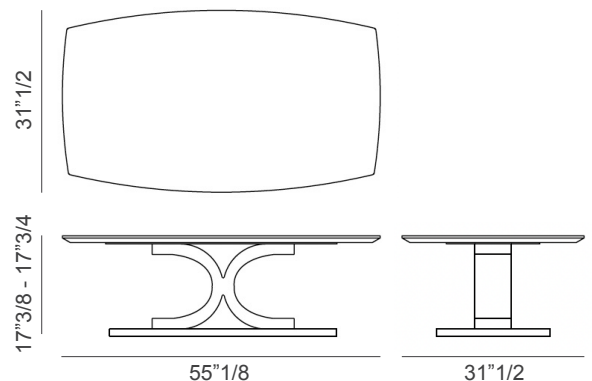

Kent Plus Suite

Description

Coffee table with stainless steel base and a refined top offered in matt / glossy lacquered wood, wood or marble. Made in Italy.

- Top in MDF 1"1/8 thick.
- Top in marble: 3/4" thick.

Dimensions

55"1/8W x 31"1/2D
Height with marble top: 17"3/8
Height with MDF top: 17"3/4

* For more specifications, please refer to the "Finishes & Materials" PDF