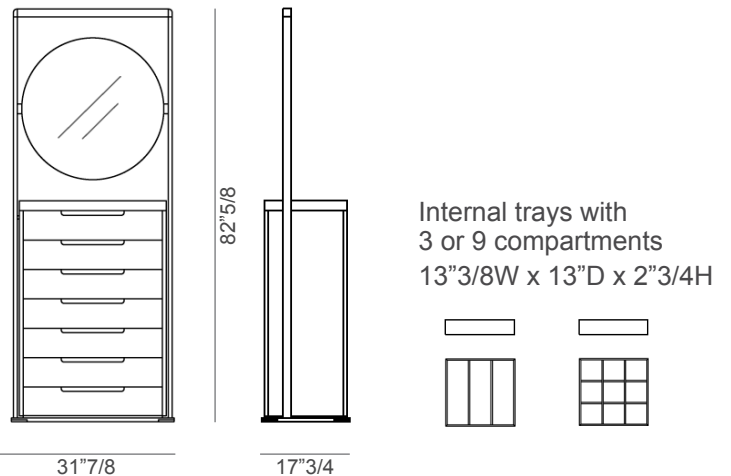

Yang

Design: MVW

Description

Dresser with structure in MDF, veneered and solid Canaleto walnut. Equipped with seven completely removable drawers with recessed sliding runners and recessed handles. On the upper part there is a round mirror with painted metal frame and the top-tray is covered with leather. Two internal trays, one with three and one with nine compartments are included. Made in Italy.

Dimensions

31"7/8W x 17"3/4D x 82"5/8H

* For more specifications, please refer to the "Finishes & Materials" PDF