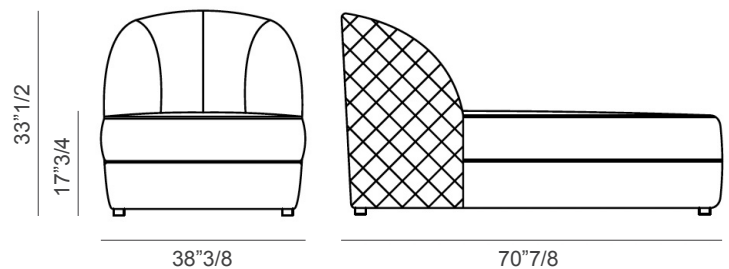

Goose feather square decorative cushions (19"5/8 or 15"3/4) available upon request. Made in Italy.

Dimensions

35"3/8W x 70"7/8D x 33"1/2H
Seat height: 17"3/4

Optional decorative square cushions

Soft

Soft quilted