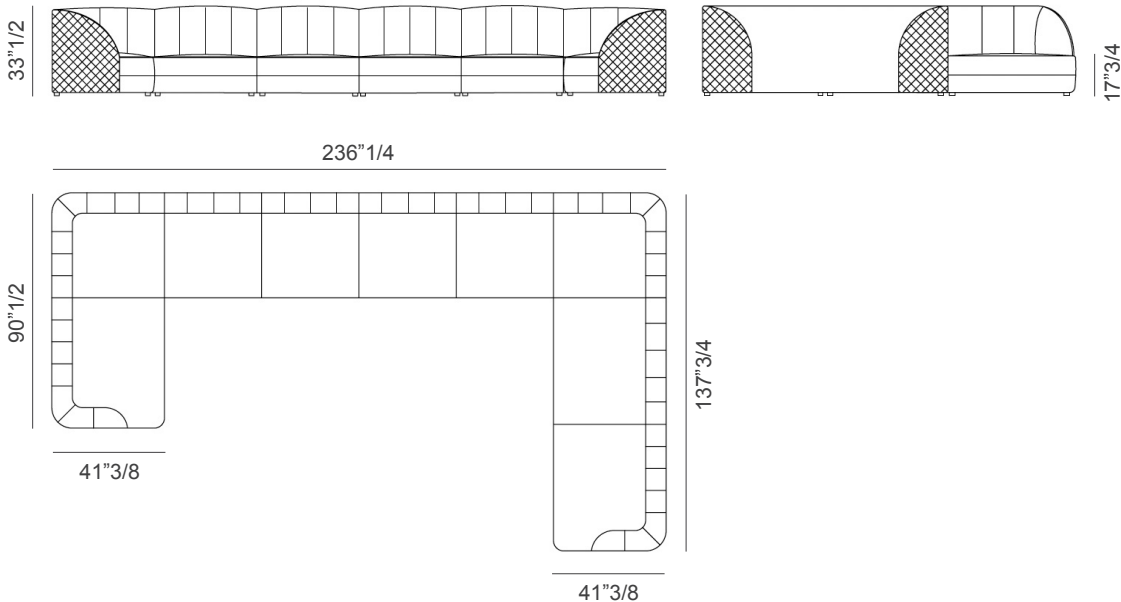

### Compositions

**Composition A-DX:** 126"W x 90"1/2D x 33"1/2H  
**Seat height:** 17"3/4

**Composition A-SX:** 126"W x 90"1/2D x 33"1/2H  
**Seat height:** 17"3/4

**Composition B:** 236"1/4W x 137"3/4D x 33"1/2H  
**Seat height:** 17"3/4