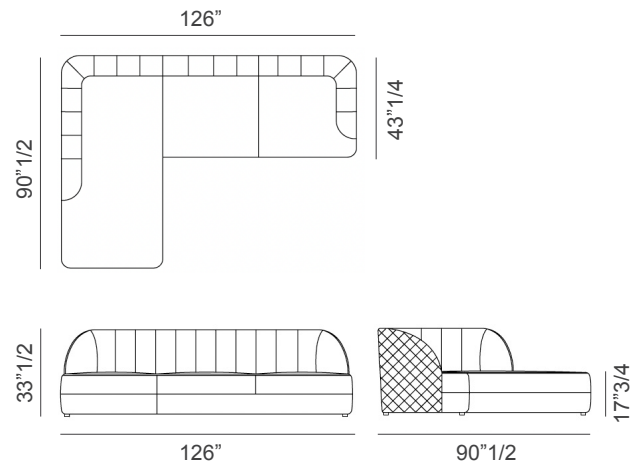

Goose feather square decorative cushions (19"5/8 or 15"3/4) available upon request. Made in Italy.

Optional decorative square cushions

Soft

Soft quilted

\* For more specifications, please refer to the "Finishes & Materials" PDF

### Compositions

**Composition A-DX:** 126"W x 90"1/2D x 33"1/2H  
**Seat height:** 17"3/4

**Composition A-SX:** 126"W x 90"1/2D x 33"1/2H  
**Seat height:** 17"3/4

**Composition B:** 236"1/4W x 137"3/4D x 33"1/2H  
**Seat height:** 17"3/4