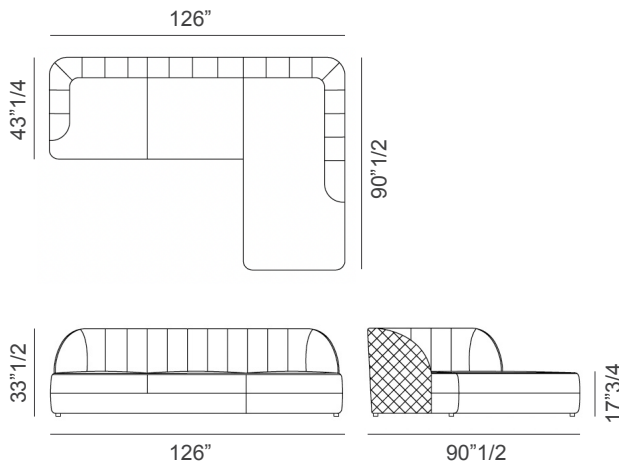

Goose feather square decorative cushions (19"5/8 or 15"3/4) available upon request. Made in Italy.

Optional decorative square cushions

Soft

Soft quilted

\* For more specifications, please refer to the "Finishes & Materials" PDF

### Compositions

**Composition A-DX:** 126"W x 90"1/2D x 33"1/2H  
**Seat height:** 17"3/4

**Composition A-SX:** 126"W x 90"1/2D x 33"1/2H  
**Seat height:** 17"3/4

**Composition B:** 236"1/4W x 137"3/4D x 33"1/2H  
**Seat height:** 17"3/4