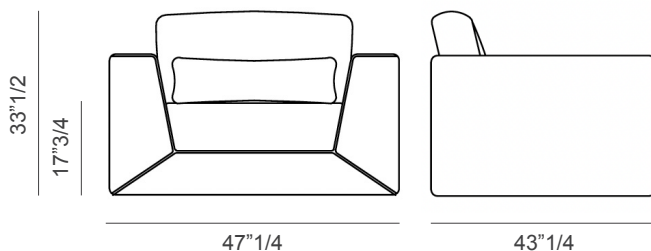

Two models are available:

- . **Cooper:** external structure and lumbar cushion with smooth cover.
- . **Cooper Quilt:** external structure and lumbar cushion with diamond or hexagon quilted cover.

Also, goose feather square decorative cushions (19"5/8 or 15"3/4) are available upon request. Made in Italy.

Decorative cushions

Soft

Soft quilted

Dimensions

Cooper: 47"1/4W x 43"1/4D x 33"1/2H
Seat height: 17"3/4

Cooper Quilt: 47"1/4W x 43"1/4D x 33"1/2H
Seat height: 17"3/4

Cooper

Cooper Quilt