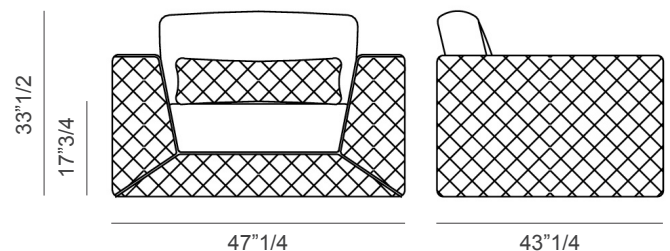

Two models are available:

- . **Cooper:** external structure and lumbar cushion with smooth cover.
- . **Cooper Quilt:** external structure and lumbar cushion with diamond or hexagon quilted cover.

Also, goose feather square decorative cushions (19"5/8 or 15"3/4) are available upon request. Made in Italy.

Decorative cushions

Soft

Soft quilted

Dimensions

Cooper: 47"1/4W x 43"1/4D x 33"1/2H
Seat height: 17"3/4

Cooper Quilt: 47"1/4W x 43"1/4D x 33"1/2H
Seat height: 17"3/4

Cooper

Cooper Quilt