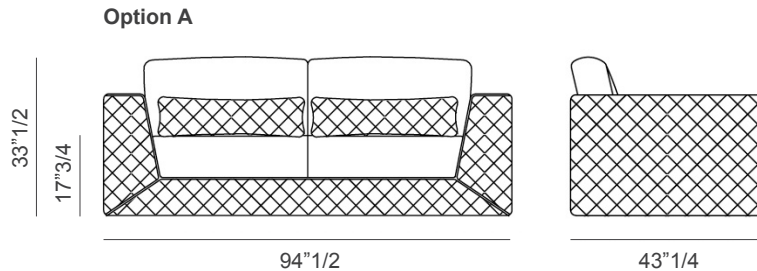

Also, goose feather square decorative cushions (19"5/8 or 15"3/4) are available upon request.
Made in Italy.

* For more specifications, please refer to the "Finishes & Materials" PDF

Cooper

Dimensions

A) 94"1/2W x 43"1/4D x 33"1/2H

Seat height: 17"3/4

B) 110"1/4W x 43"1/4D x 33"1/2H

Seat height: 17"3/4

C) 126"W x 43"1/4D x 33"1/2H

Seat height: 17"3/4

* For more specifications, please refer to the "Finishes & Materials" PDF