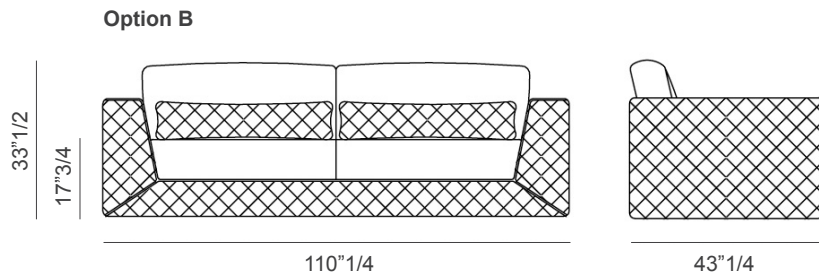

Cooper

Description

Sofa available in 3 different dimension. Solid wood structure covered with non-deformable polyurethane with different density.

The upholstery is offered in fabric or leather and the external structure and the long lumbar cushions are cover with diamond or hexagon quilting.

Also, goose feather square decorative cushions (19"5/8 or 15"3/4) are available upon request.
Made in Italy.

* For more specifications, please refer to the "Finishes & Materials" PDF

Cooper

Dimensions

A) 94"1/2W x 43"1/4D x 33"1/2H

Seat height: 17"3/4

B) 110"1/4W x 43"1/4D x 33"1/2H

Seat height: 17"3/4

C) 126"W x 43"1/4D x 33"1/2H

Seat height: 17"3/4

* For more specifications, please refer to the "Finishes & Materials" PDF