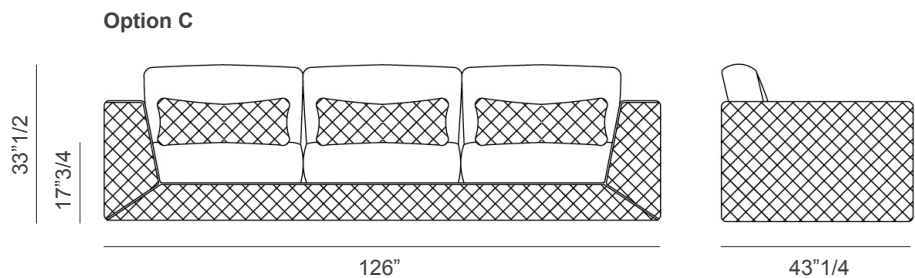

Also, goose feather square decorative cushions (19"5/8 or 15"3/4) are available upon request.
Made in Italy.

* For more specifications, please refer to the "Finishes & Materials" PDF

Cooper

Dimensions

A) 94"1/2W x 43"1/4D x 33"1/2H

Seat height: 17"3/4

B) 110"1/4W x 43"1/4D x 33"1/2H

Seat height: 17"3/4

C) 126"W x 43"1/4D x 33"1/2H

Seat height: 17"3/4

* For more specifications, please refer to the "Finishes & Materials" PDF