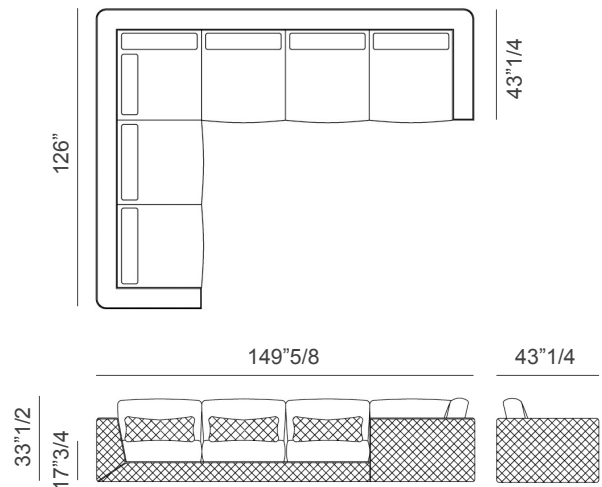

### Dimensions

#### Cooper DX / Cooper Quilt DX

149"5/8W x 126"D x 33"1/2H

Seat height: 17"3/4

#### Cooper SX / Cooper Quilt SX

149"5/8W x 126"D x 33"1/2H

Seat height: 17"3/4

Cooper DX

Cooper SX

Cooper Quilt DX

Cooper Quilt SX

\* For more specifications, please refer to the "Finishes & Materials" PDF