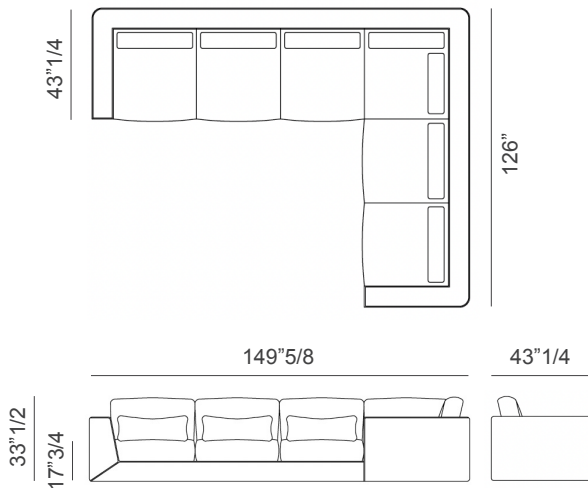

### Dimensions

#### Cooper DX / Cooper Quilt DX

149"5/8W x 126"D x 33"1/2H

Seat height: 17"3/4

#### Cooper SX / Cooper Quilt SX

149"5/8W x 126"D x 33"1/2H

Seat height: 17"3/4

Cooper DX

Cooper SX

Cooper Quilt DX

Cooper Quilt SX

\* For more specifications, please refer to the "Finishes & Materials" PDF