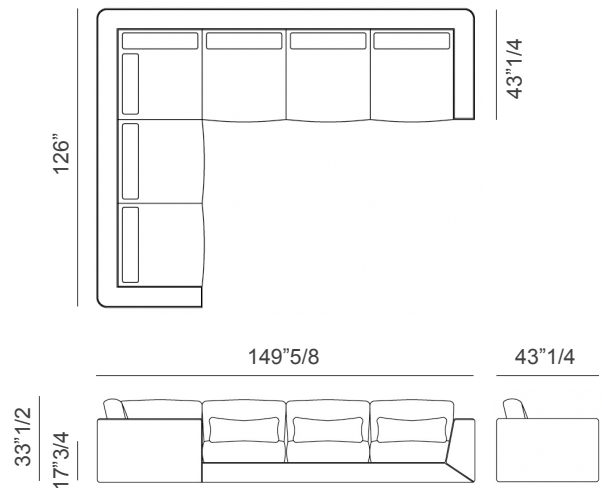

### Dimensions

#### Cooper DX / Cooper Quilt DX

149"5/8W x 126"D x 33"1/2H

Seat height: 17"3/4

#### Cooper SX / Cooper Quilt SX

149"5/8W x 126"D x 33"1/2H

Seat height: 17"3/4

Cooper DX

Cooper SX

Cooper Quilt DX

Cooper Quilt SX

\* For more specifications, please refer to the "Finishes & Materials" PDF