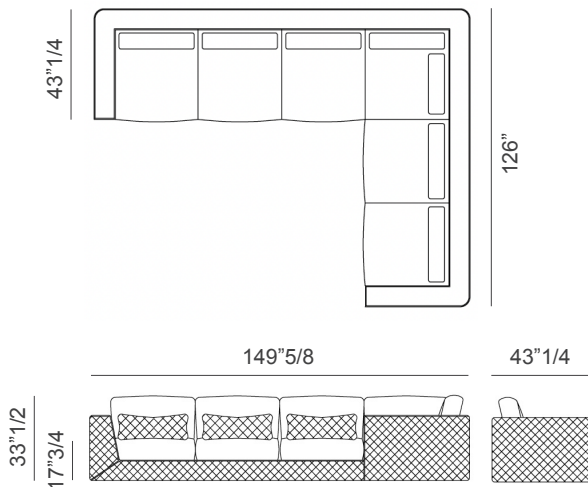

### Dimensions

#### Cooper DX / Cooper Quilt DX

149"5/8W x 126"D x 33"1/2H

Seat height: 17"3/4

#### Cooper SX / Cooper Quilt SX

149"5/8W x 126"D x 33"1/2H

Seat height: 17"3/4

Cooper DX

Cooper SX

Cooper Quilt DX

Cooper Quilt SX

\* For more specifications, please refer to the "Finishes & Materials" PDF