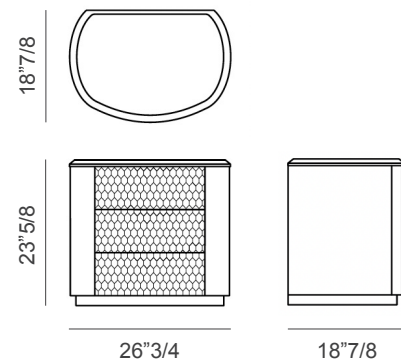

Charlotte

Description

Nightstand with multilayer structure covered in leather. It comes with three drawers, with drawer slides “Blumotion” system, with refined hexagon quilting on the front.

The top is available in Cacao Walnut or in marble and the base is offered in a wide range of metal finishes. Made in Italy.

*Ask for available models of handles for the drawers.

Dimensions

26”3/4W x 18”7/8D x 23”5/8H

* For more specifications, please refer to the “Finishes & Materials” PDF